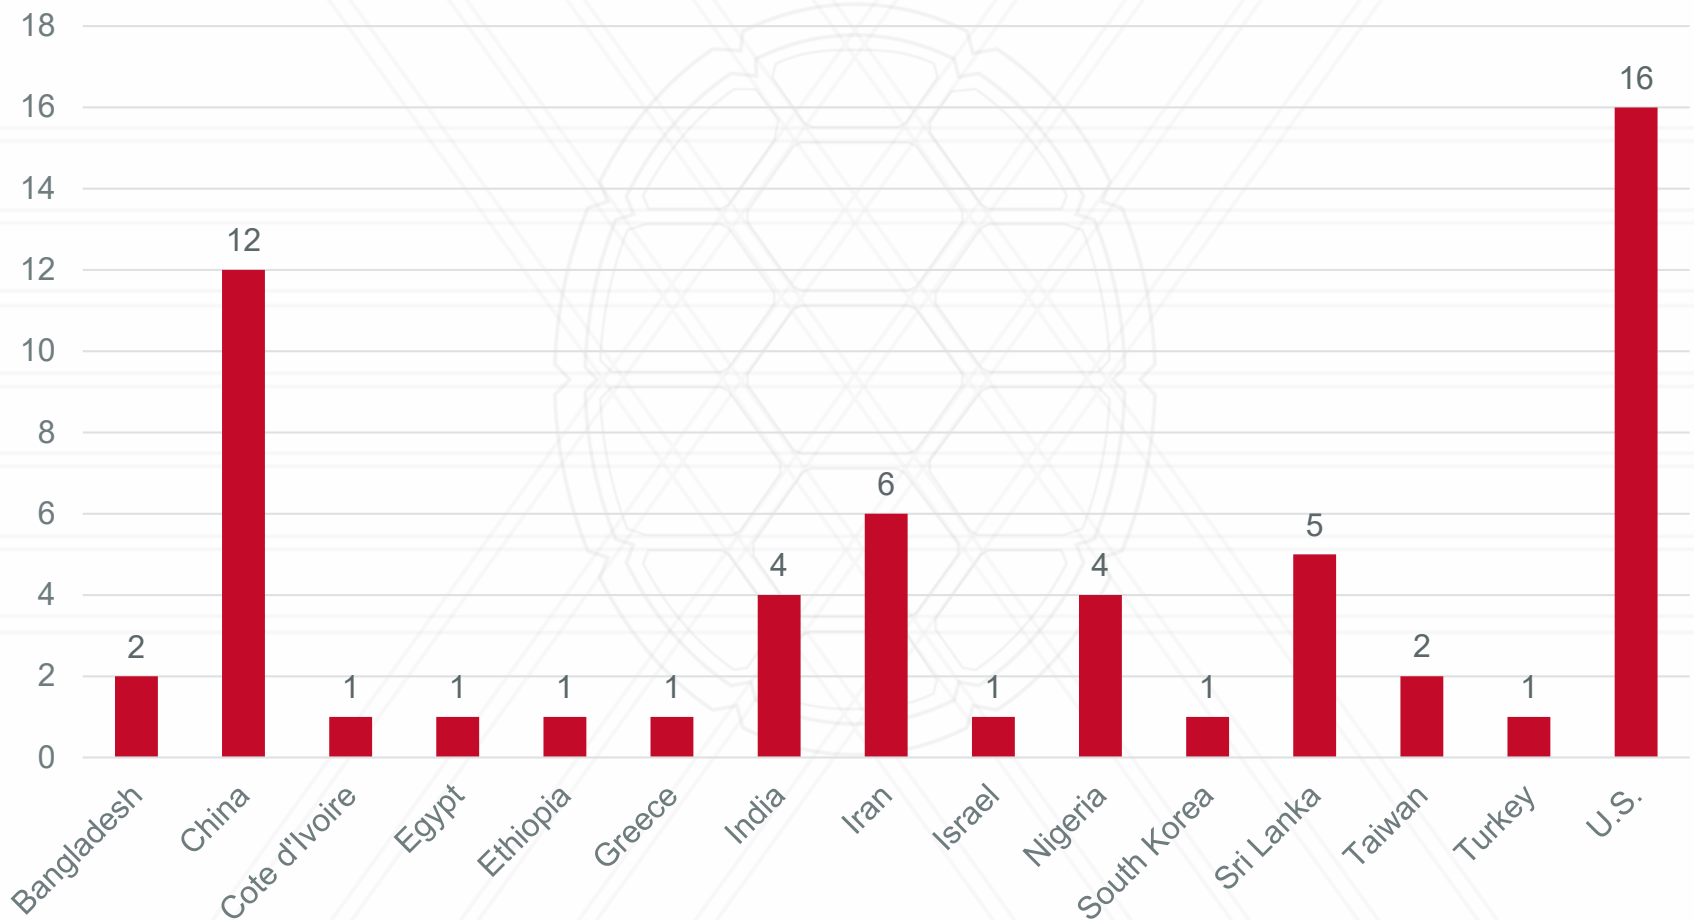

Fall 2020 Yield

*Fall 2019 yield was 36%.

Fall 2020 PhD Offers by Area

Fall 2020 New PhD Students (by Country)

Fall 2020 New PhD Students (by Area)

Fall 2020 PhD Application Fee Waiver

ELECTRICAL & COMPUTER ENGINEERING