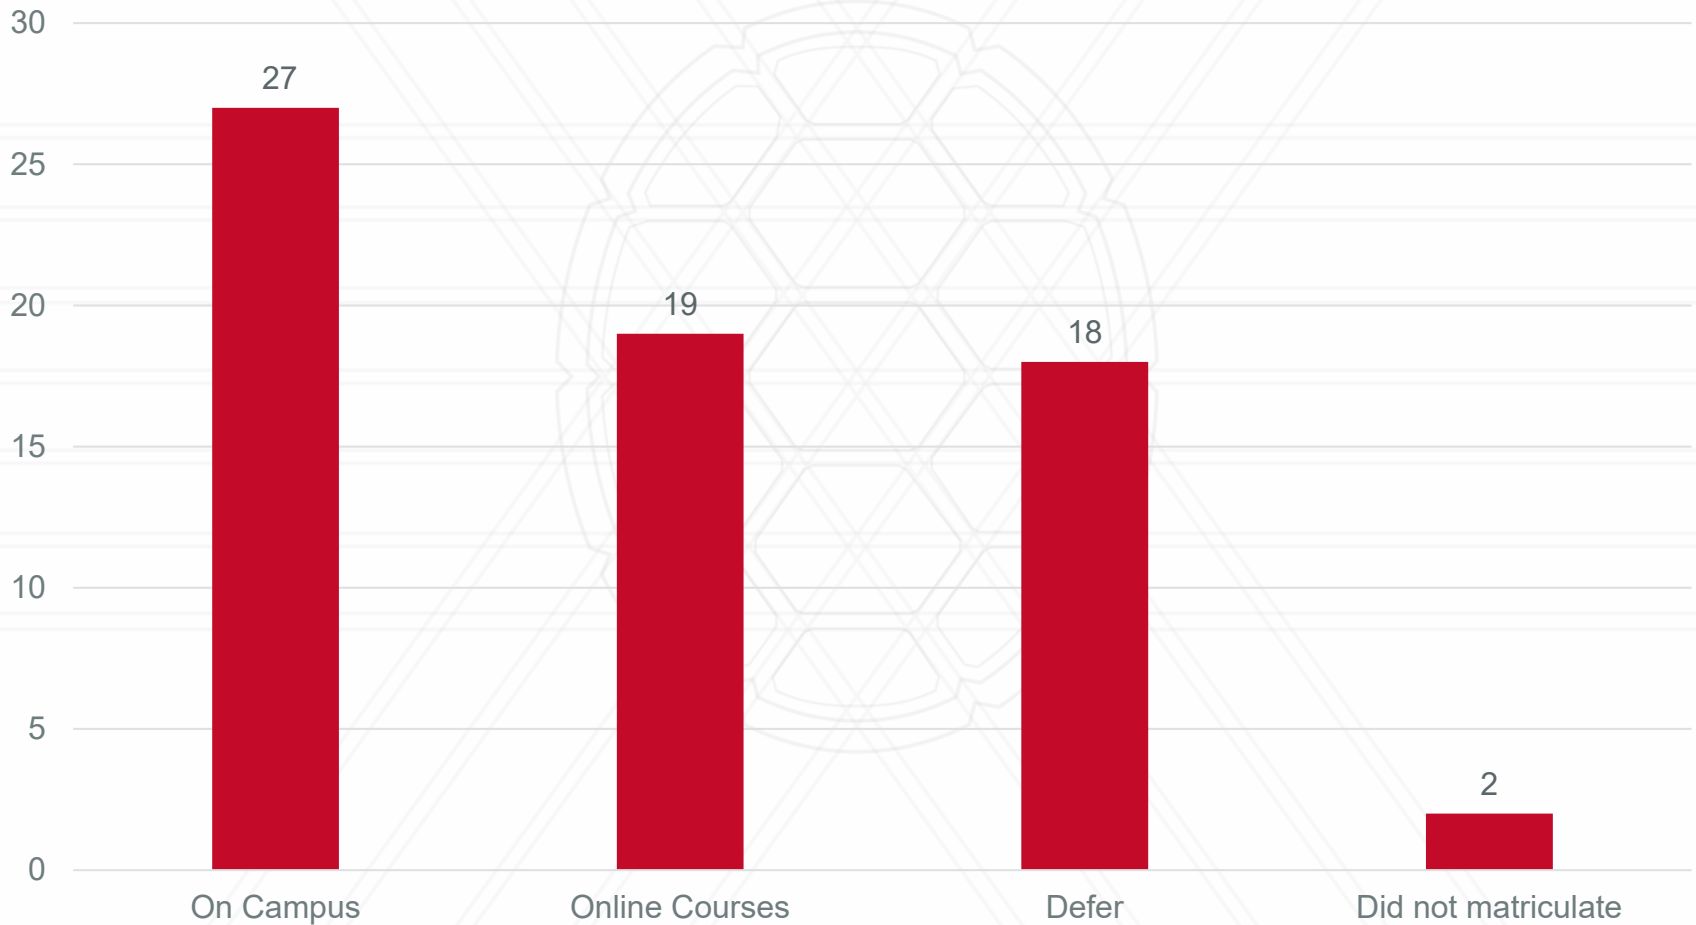

MS and PhD applications

Incoming Graduate Students

New Student Enrollment Method

PhD Applications by Area

PhD Applications by Country

Fall 2020 Financial Offers

113 total PhD offers, 53 offers accepted

- Clark Doctoral Fellowship: 6/13 accepted (46%)
- GSR: 4/16 accepted (25%)
- GST: 37/77 accepted, (48%)
- GTA: 2/2 accepted, (100%)
- GRA: 4/5 accepted, (80%)