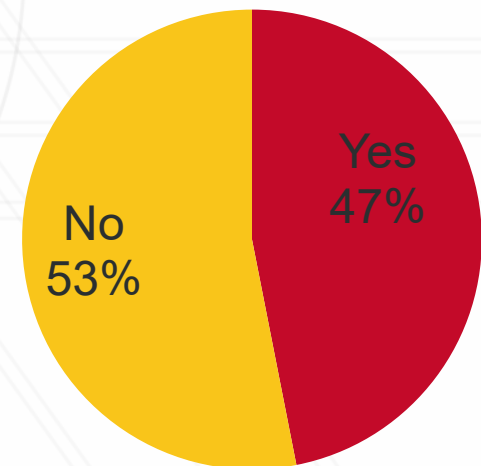

MS and PhD applications

Incoming Graduate Students

New Student Enrollment Method

PhD Applications by Area

PhD Applications by Country

Fall 2020 Financial Offers

113 total PhD offers, 53 offers accepted

- Clark Doctoral Fellowship: 6/13 accepted (46%)
- GSR: 4/16 accepted (25%)
- GST: 37/77 accepted, (48%)
- GTA: 2/2 accepted, (100%)
- GRA: 4/5 accepted, (80%)

Fall 2020 Yield

*Fall 2019 yield was 36%.

Fall 2020 PhD Offers by Area

Fall 2020 New PhD Students (by Country)

Fall 2020 New PhD Students (by Area)

Fall 2020 PhD Application Fee Waiver

ELECTRICAL & COMPUTER ENGINEERING