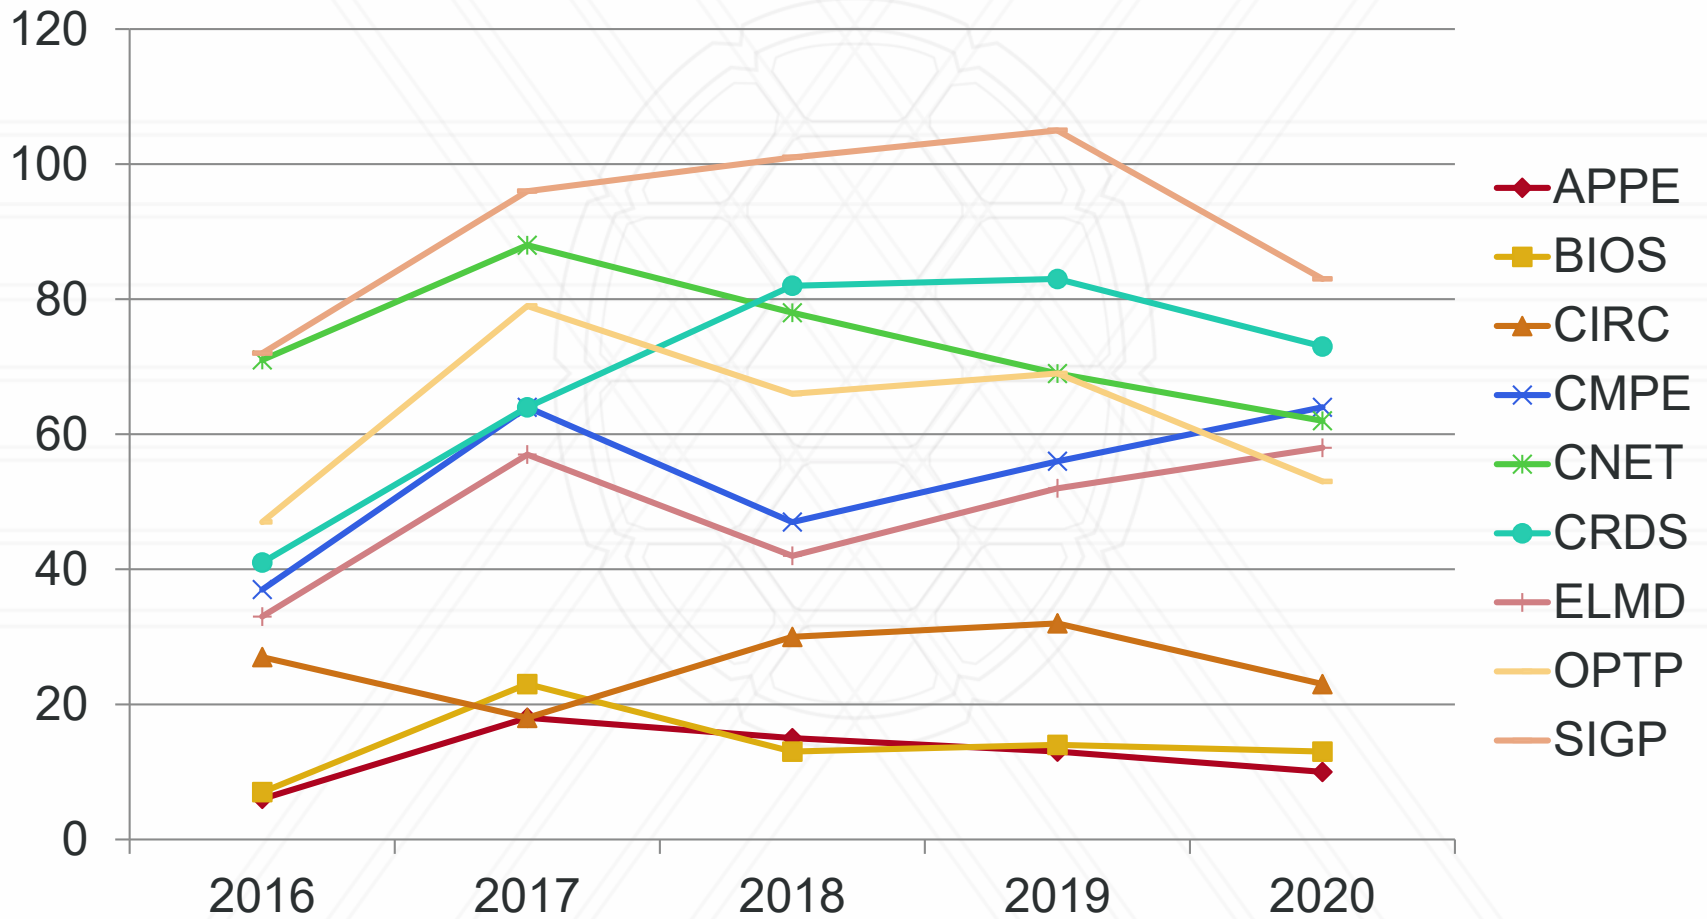

MS and PhD applications

Incoming Graduate Students

New Student Enrollment Method

PhD Applications by Area

PhD Applications by Country

Fall 2020 Financial Offers

113 total PhD offers, 53 offers accepted

- Clark Doctoral Fellowship: 6/13 accepted (46%)
- GSR: 4/16 accepted (25%)
- GST: 37/77 accepted, (48%)
- GTA: 2/2 accepted, (100%)
- GRA: 4/5 accepted, (80%)

Fall 2020 Yield

*Fall 2019 yield was 36%.

Fall 2020 PhD Offers by Area

Fall 2020 New PhD Students (by Country)

Fall 2020 New PhD Students (by Area)

Fall 2020 PhD Application Fee Waiver

ELECTRICAL & COMPUTER ENGINEERING