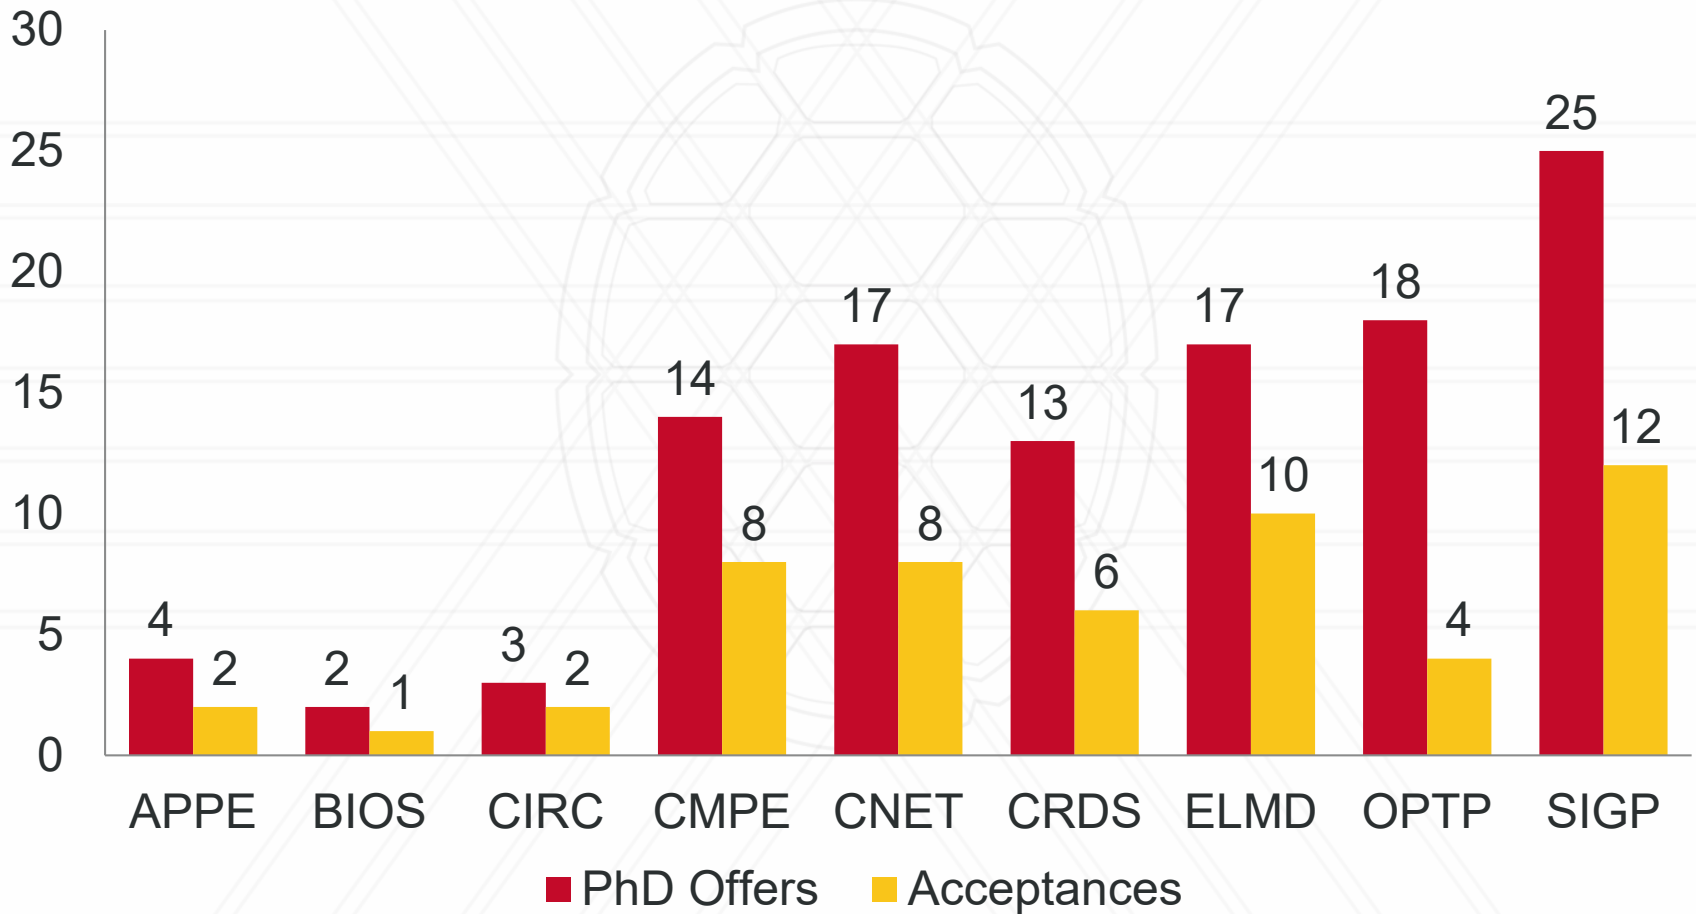

Fall 2020 PhD Offers by Area