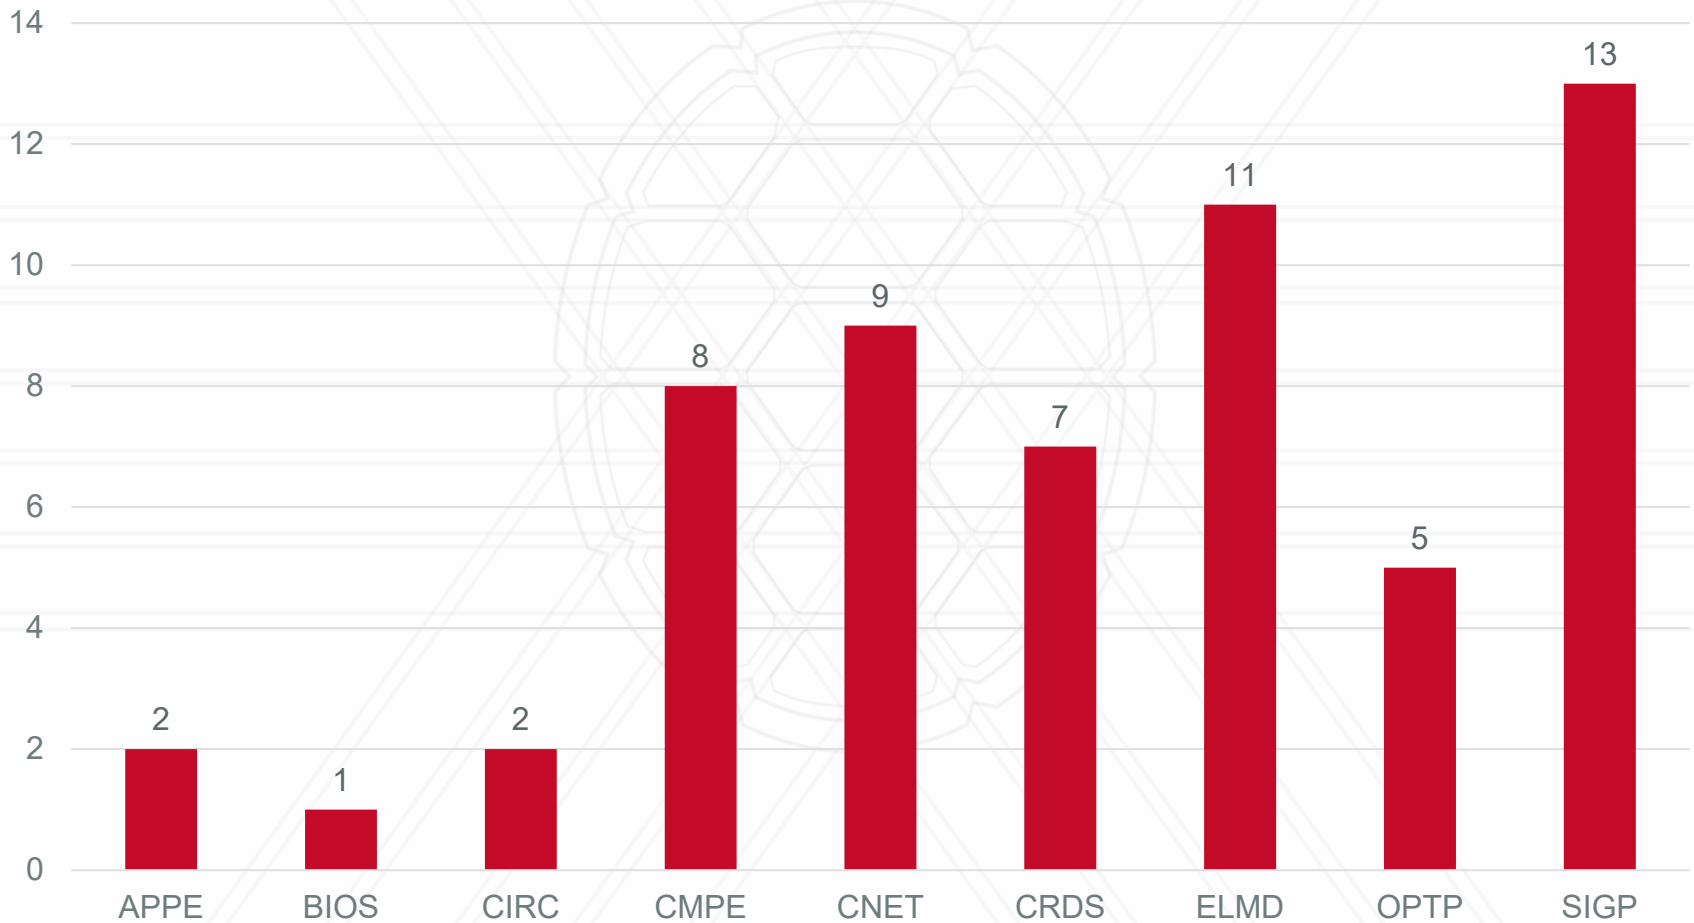

Fall 2020 Yield

*Fall 2019 yield was 36%.

Fall 2020 PhD Offers by Area

Fall 2020 New PhD Students (by Country)

Fall 2020 New PhD Students (by Area)

Fall 2020 PhD Application Fee Waiver

ELECTRICAL & COMPUTER ENGINEERING