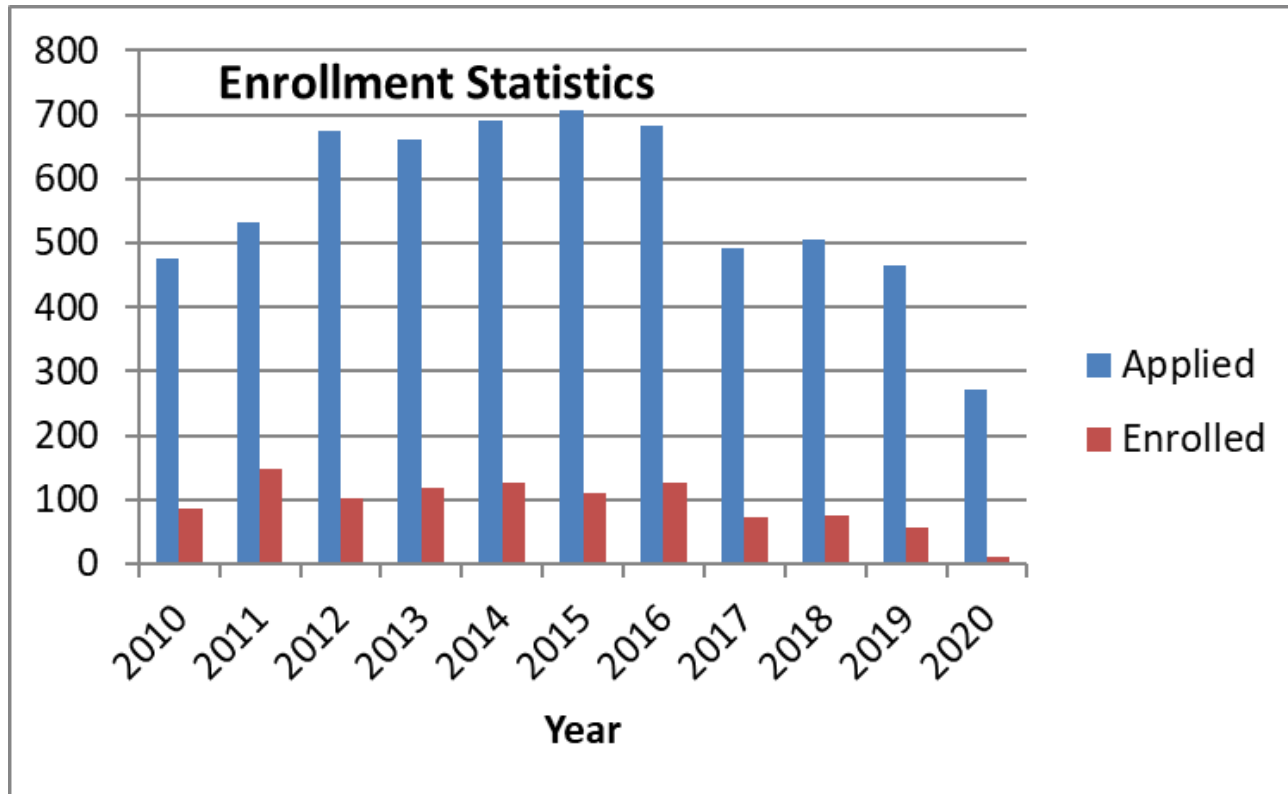

ENTS Program Statistics: Enrollment

Applications for Fall 2020:

Direct applicants: **66**

ECE referrals: **96**

CS Referrals: **94**

Total: **256**

Enrollment in 2019-2020:

Fall 2019: **51**

Spring 2020: **6**

Fall 2020: **6**