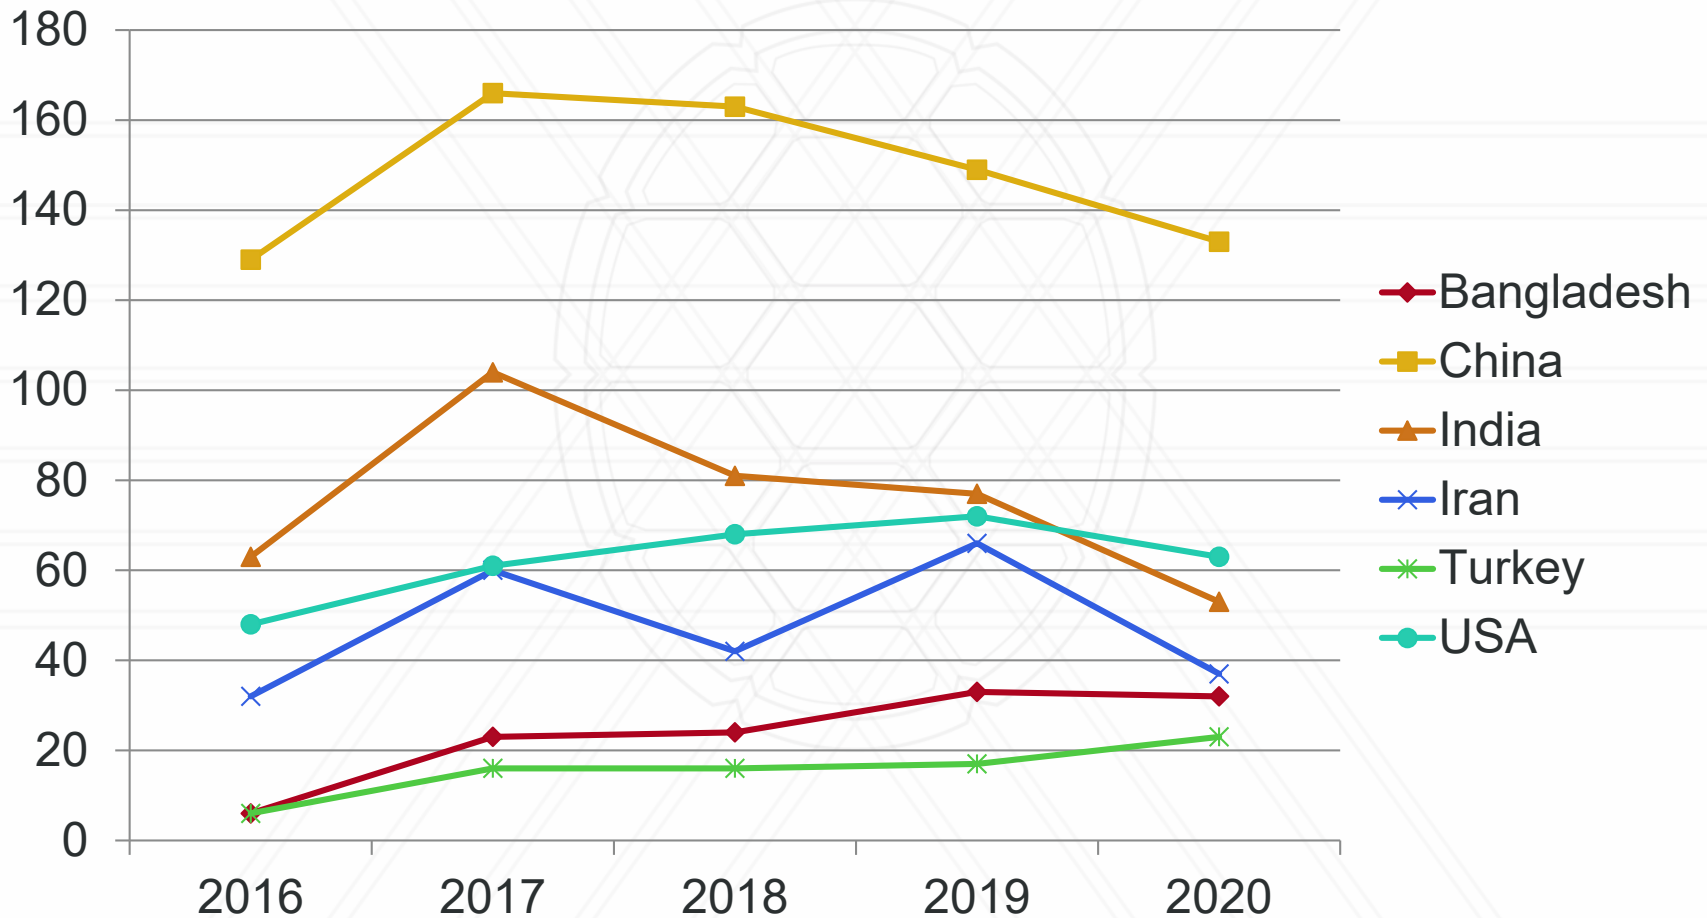

MS and PhD applications

Incoming Graduate Students

New Student Enrollment Method

PhD Applications by Area

PhD Applications by Country

Fall 2020 Financial Offers

113 total PhD offers, 53 offers accepted

- Clark Doctoral Fellowship: 6/13 accepted (46%)
- GSR: 4/16 accepted (25%)
- GST: 37/77 accepted, (48%)
- GTA: 2/2 accepted, (100%)
- GRA: 4/5 accepted, (80%)