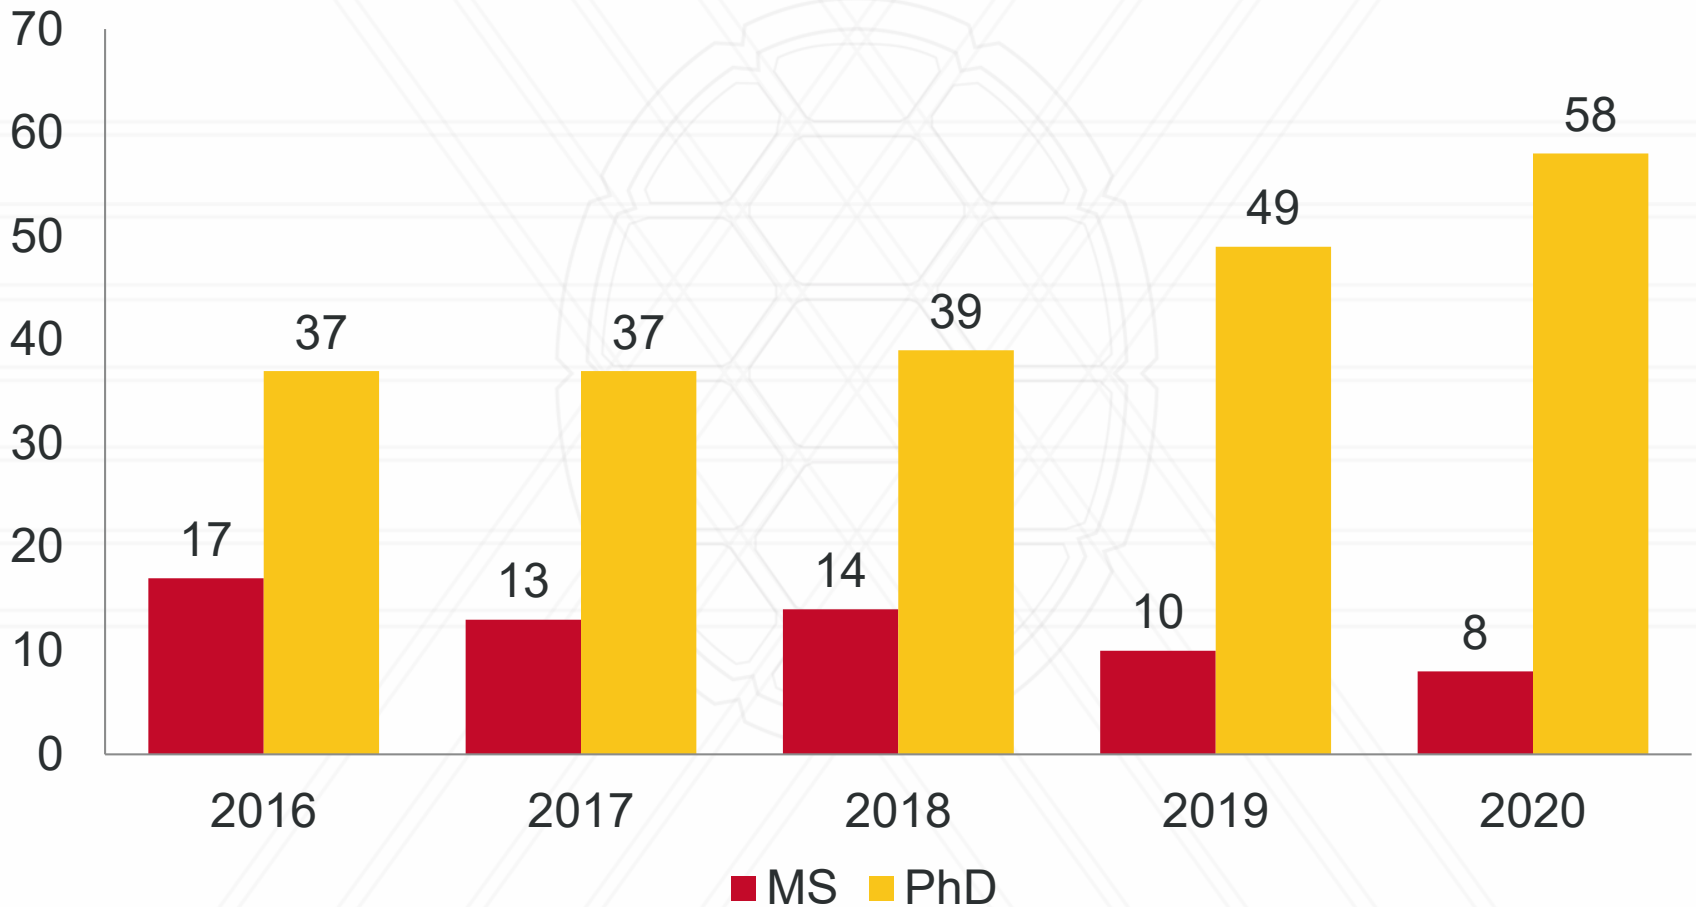

MS and PhD applications

Incoming Graduate Students

New Student Enrollment Method

PhD Applications by Area

PhD Applications by Country

Fall 2020 Financial Offers

113 total PhD offers, 53 offers accepted

- Clark Doctoral Fellowship: 6/13 accepted (46%)
- GSR: 4/16 accepted (25%)
- GST: 37/77 accepted, (48%)
- GTA: 2/2 accepted, (100%)
- GRA: 4/5 accepted, (80%)