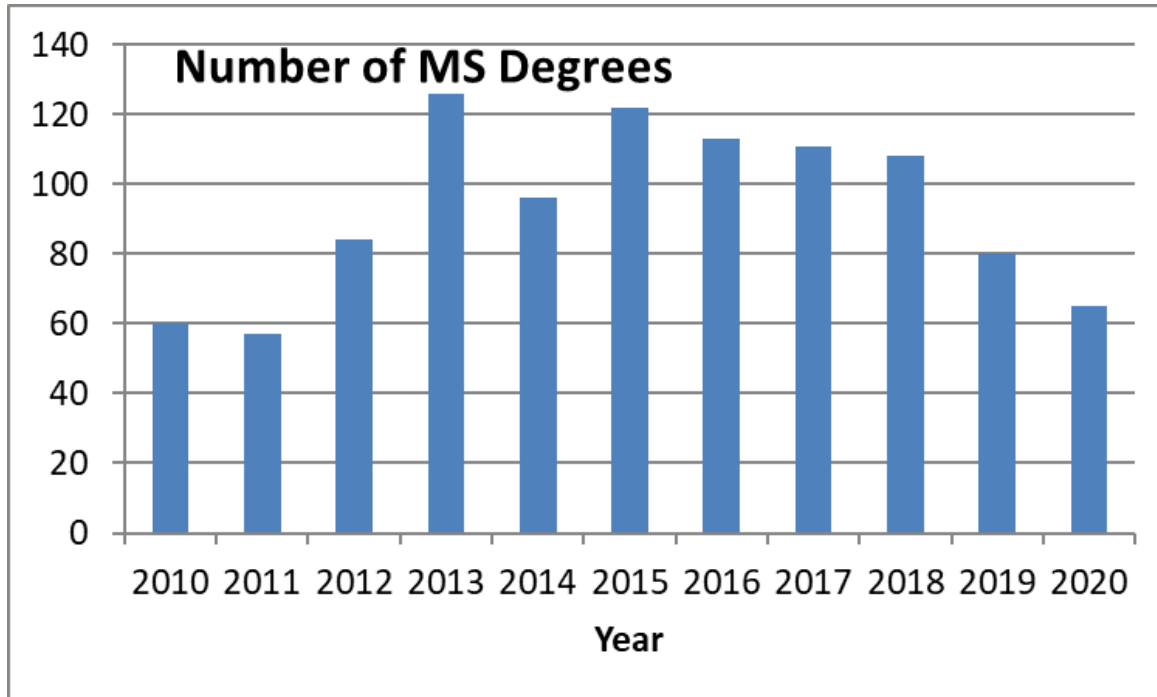

Fall 2019: **51**

Spring 2020: **6**

Fall 2020: **6**

ENTS Program During Fall 2020

- **Deferral requests for 2021:**
 - Spring 2021: **17**
 - Fall 2021: **50**
 - Total: **67**
- **Current student population:**
 - Newly enrolled in Fall 2020: **6**
 - Matriculated before Fall 2020: **60**
 - Total registered for Fall 2020: **66**
- **All ENTS courses are taught online**
 - Using virtual/online labs for lab-based courses

ENTS Program Statistics: MS Degrees

Recent graduation stats:

Spring 2019:

- **69** MS degrees awarded

Fall 2019:

- **11** MS degrees awarded

Spring 2020:

- **65** MS degrees awarded