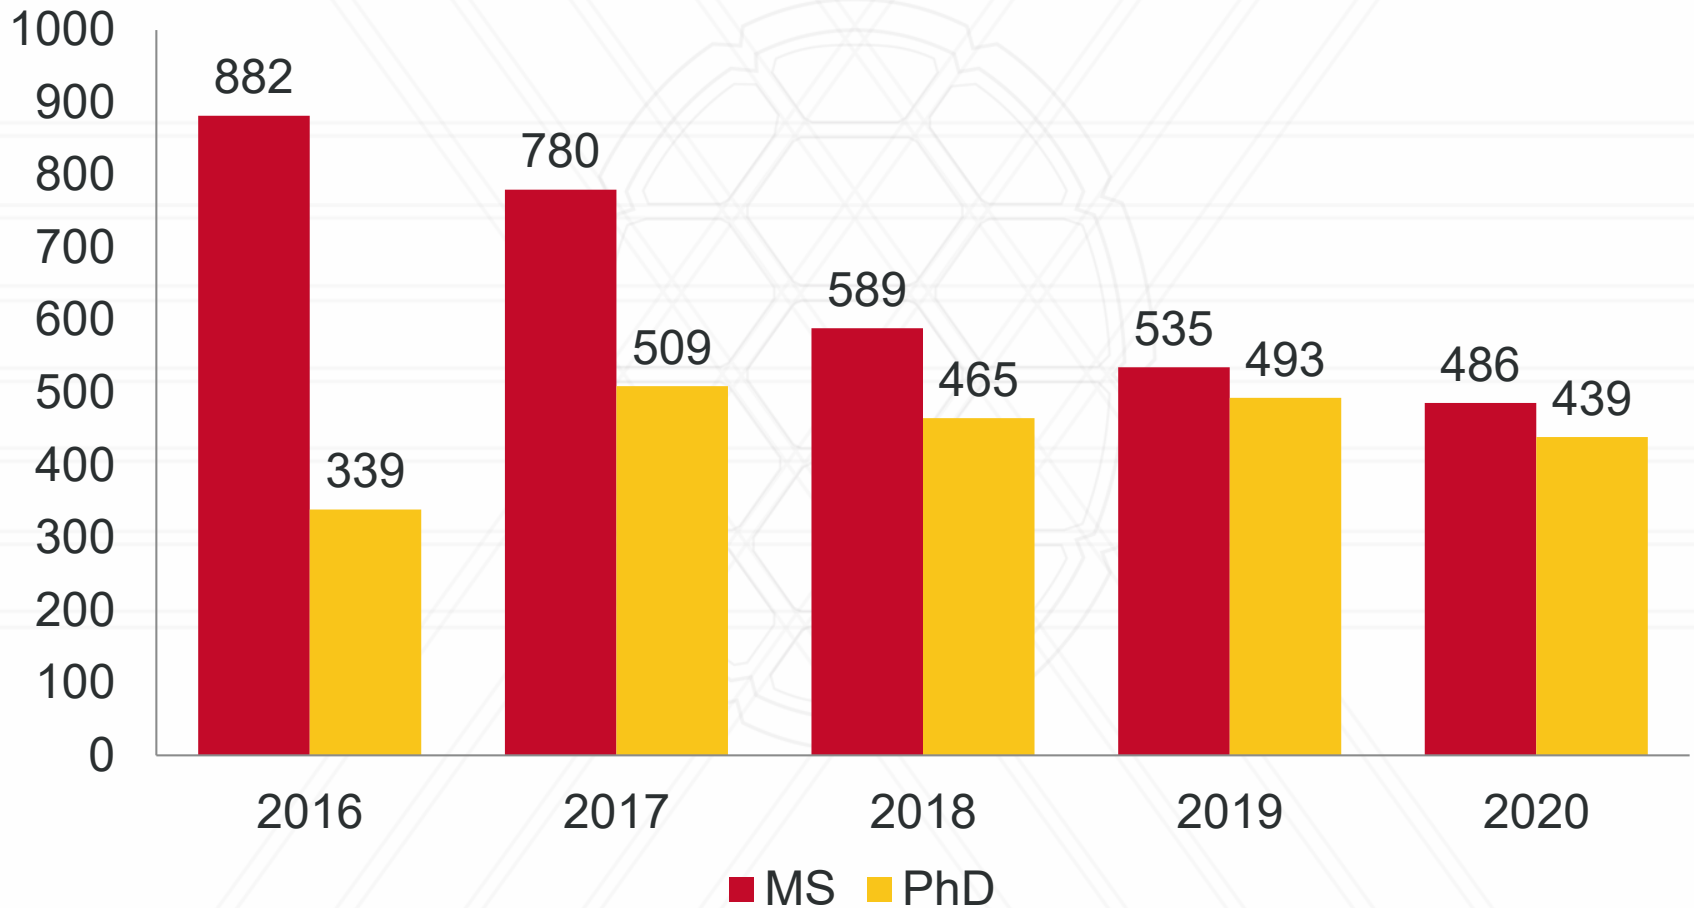

MS and PhD applications

Incoming Graduate Students

New Student Enrollment Method

PhD Applications by Area

PhD Applications by Country

Fall 2020 Financial Offers

113 total PhD offers, 53 offers accepted

- Clark Doctoral Fellowship: 6/13 accepted (46%)
- GSR: 4/16 accepted (25%)
- GST: 37/77 accepted, (48%)
- GTA: 2/2 accepted, (100%)
- GRA: 4/5 accepted, (80%)