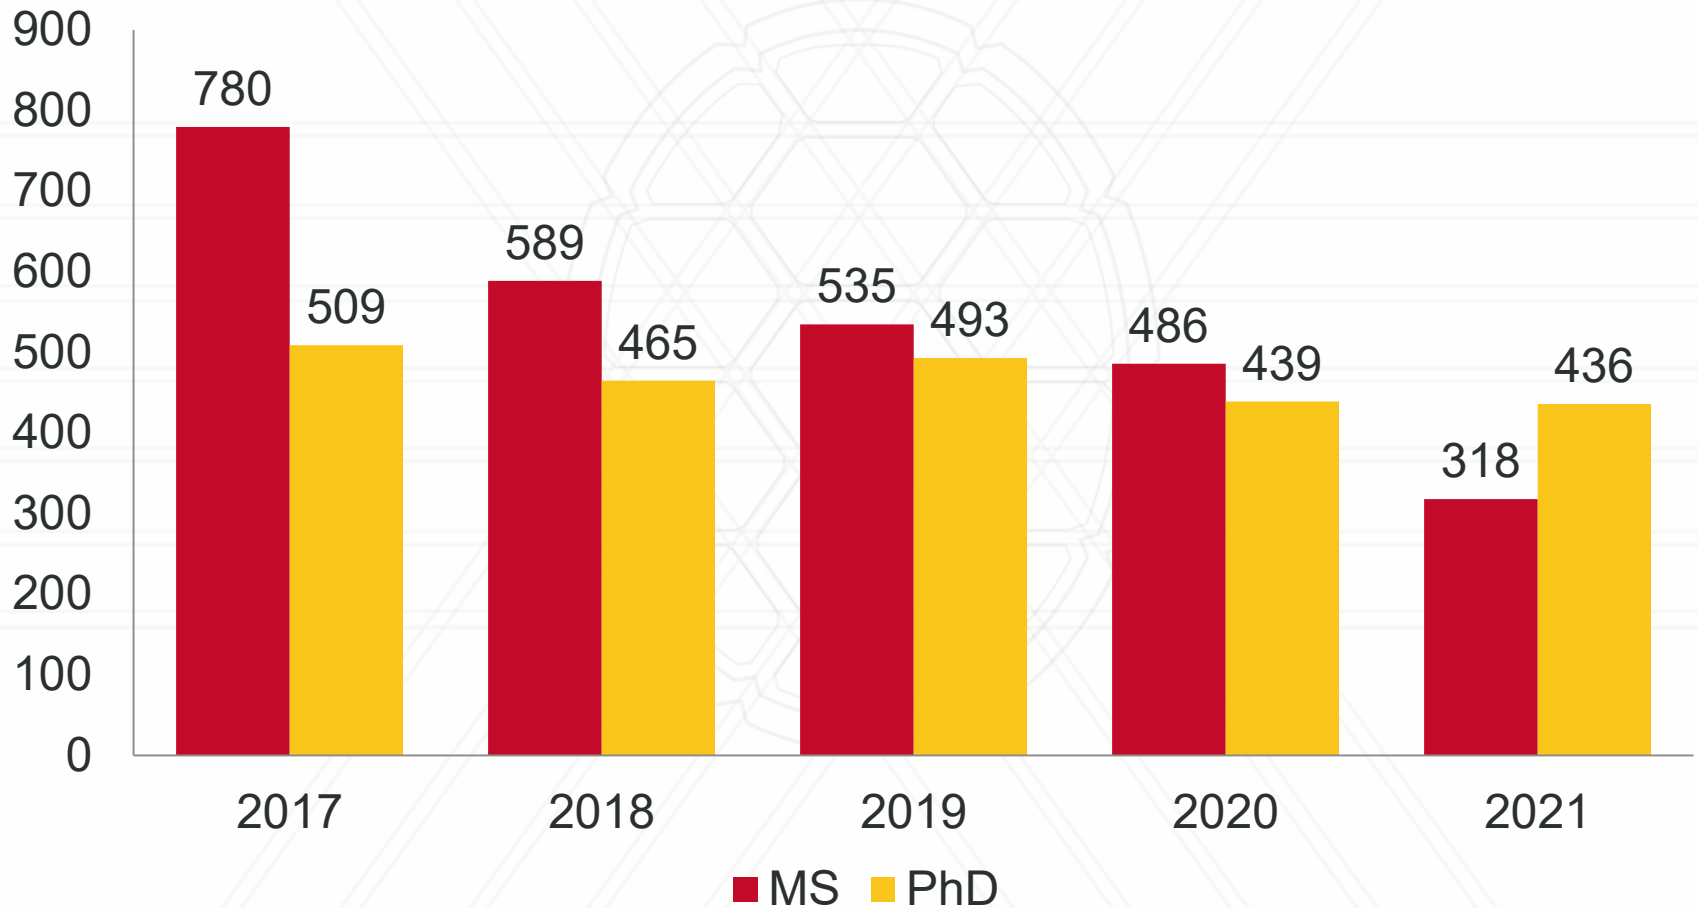

MS and PhD applications

Incoming Graduate Students

*Fall 2021 data still pending.

2020-21 New Student Enrollment Method (Fall – Spring)

Incoming Graduate Students

*Fall 2021 data still pending.

Incoming Graduate Students

*Fall 2021 data still pending.

■ MS ■ PhD

PhD Applications by Area

PhD Applications by Country

Fall 2021 Financial Offers

122 total PhD offers, 42 offers accepted

- Clark Doctoral Fellowship: 3/12 accepted (25%)
- GSR: 7/17 accepted (41%)
- GST: 30/88 accepted, (34%)
- GRA: 2/5 accepted, (40%)