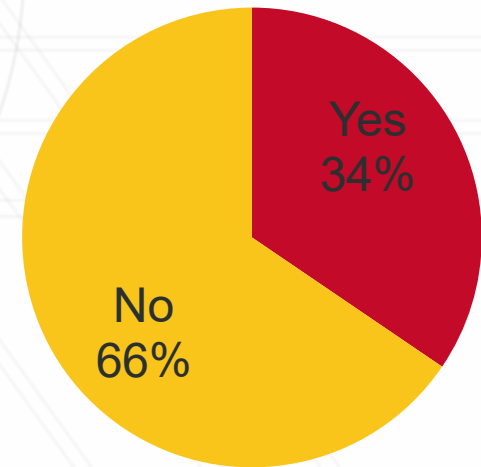

*Fall 2021 data still pending.

■ MS ■ PhD

PhD Applications by Area

PhD Applications by Country

Fall 2021 Financial Offers

122 total PhD offers, 42 offers accepted

- Clark Doctoral Fellowship: 3/12 accepted (25%)
- GSR: 7/17 accepted (41%)
- GST: 30/88 accepted, (34%)
- GRA: 2/5 accepted, (40%)

Fall 2021 Yield

Fall 2021 PhD Offers by Area

Fall 2021 New PhD Students (by Country)

Fall 2021 New PhD Students (by Area)

Fall 2021 New M.S. Students

Fall 2020 PhD Application Fee Waiver

ELECTRICAL & COMPUTER ENGINEERING