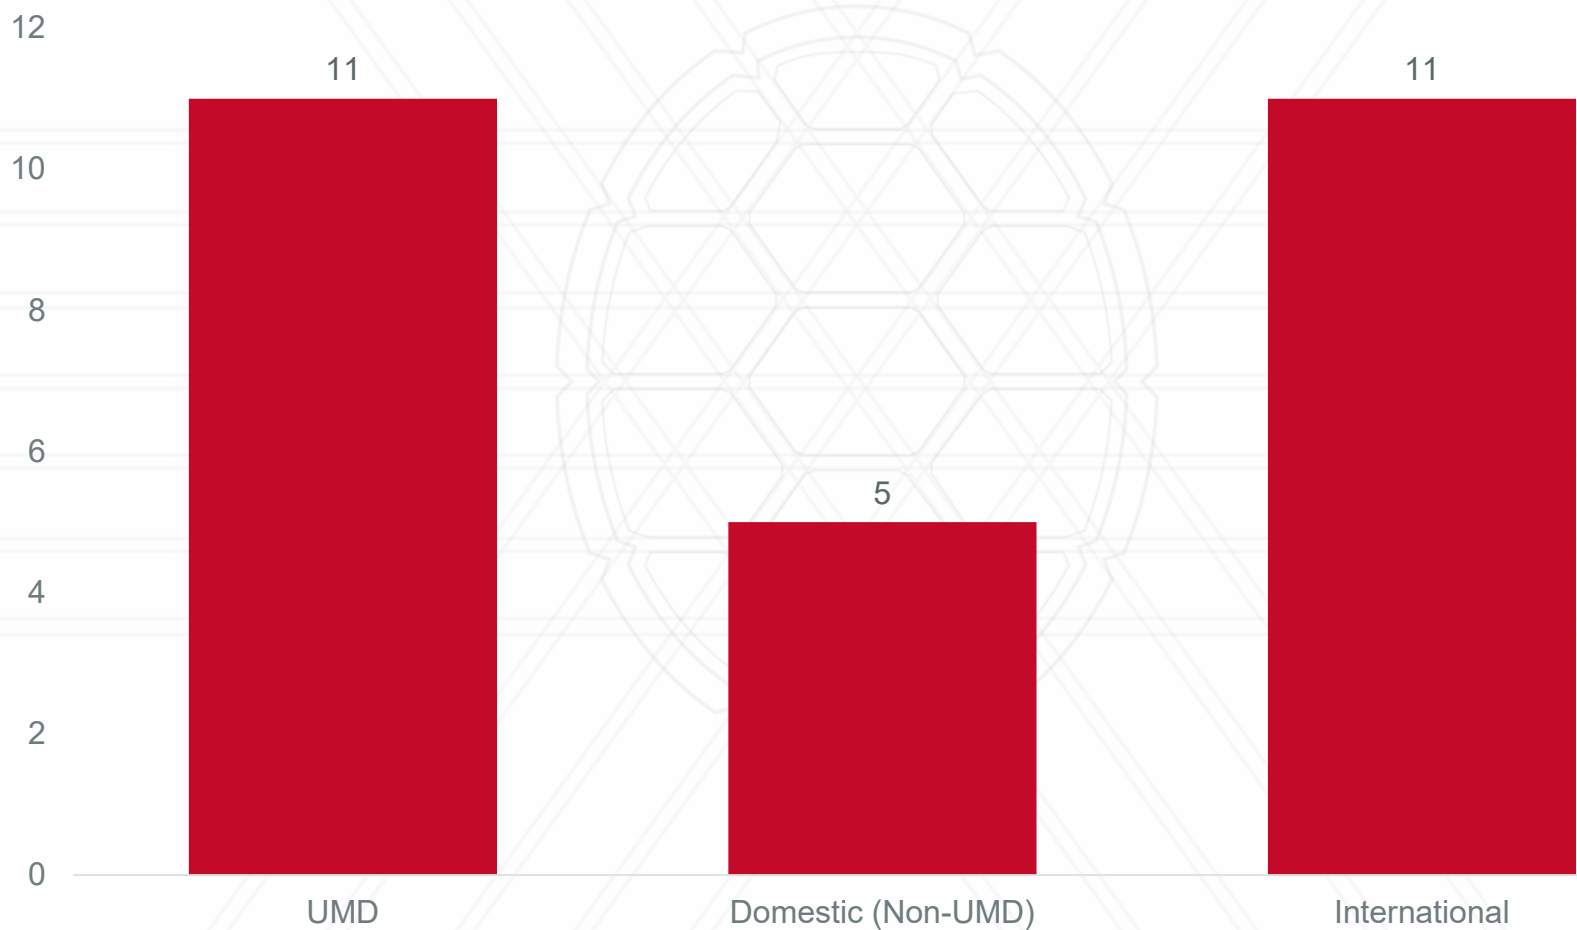

Fall 2021 Yield

Fall 2021 PhD Offers by Area

Fall 2021 New PhD Students (by Country)

Fall 2021 New PhD Students (by Area)

Fall 2021 New M.S. Students

Fall 2020 PhD Application Fee Waiver

ELECTRICAL & COMPUTER ENGINEERING