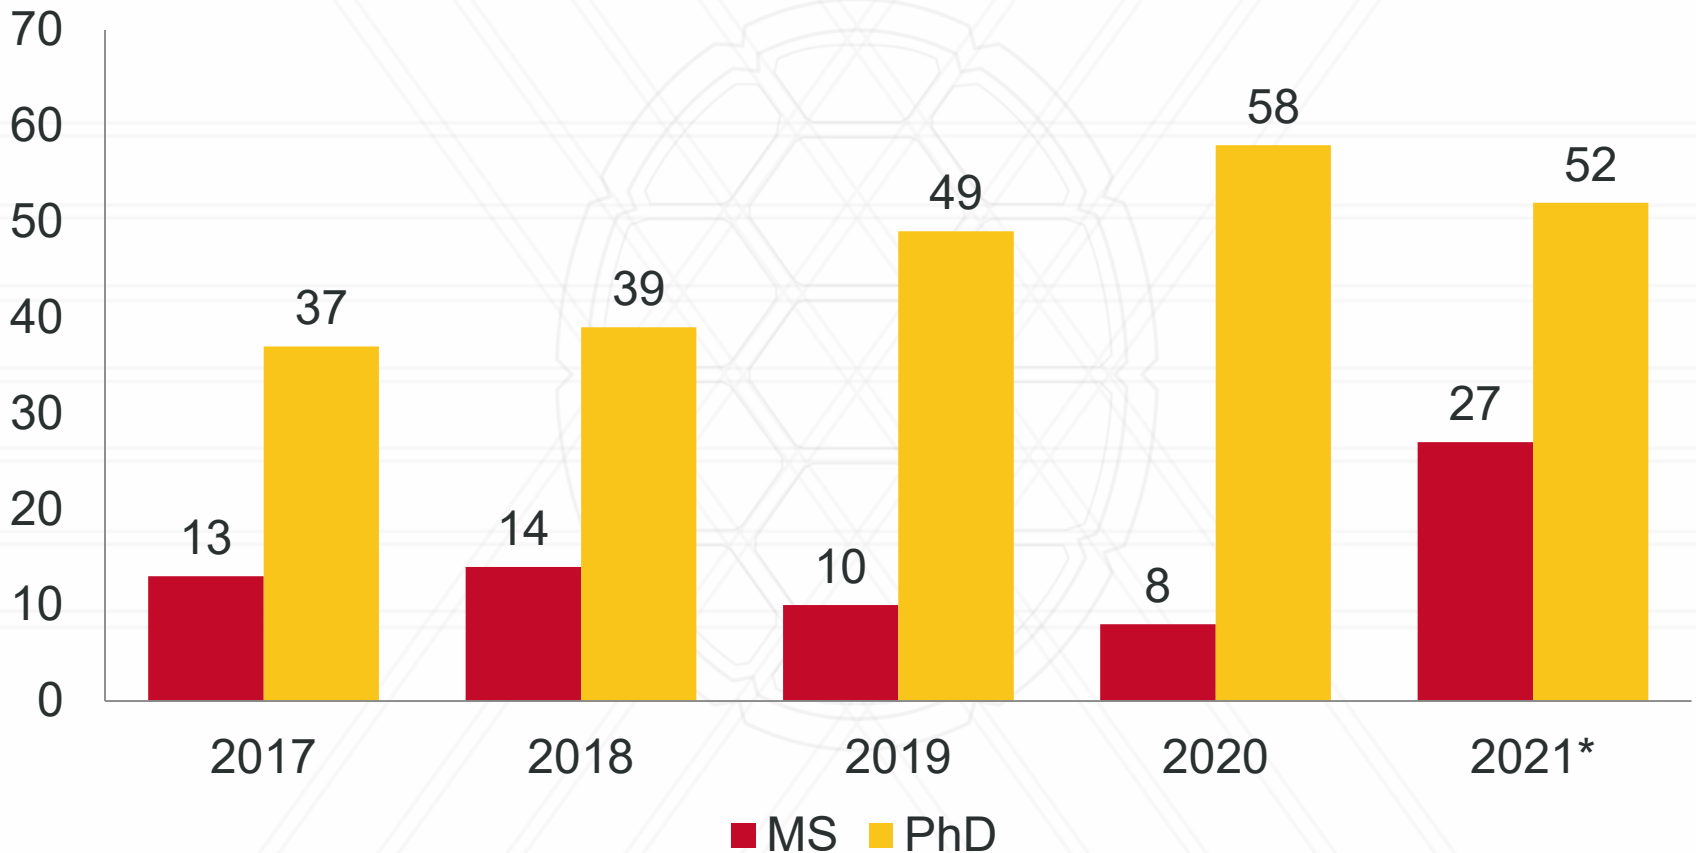

MS and PhD applications

Incoming Graduate Students

*Fall 2021 data still pending.

2020-21 New Student Enrollment Method (Fall – Spring)

Incoming Graduate Students

*Fall 2021 data still pending.

Incoming Graduate Students

*Fall 2021 data still pending.

■ MS ■ PhD

PhD Applications by Area

PhD Applications by Country

Fall 2021 Financial Offers

122 total PhD offers, 42 offers accepted

- Clark Doctoral Fellowship: 3/12 accepted (25%)
- GSR: 7/17 accepted (41%)
- GST: 30/88 accepted, (34%)
- GRA: 2/5 accepted, (40%)