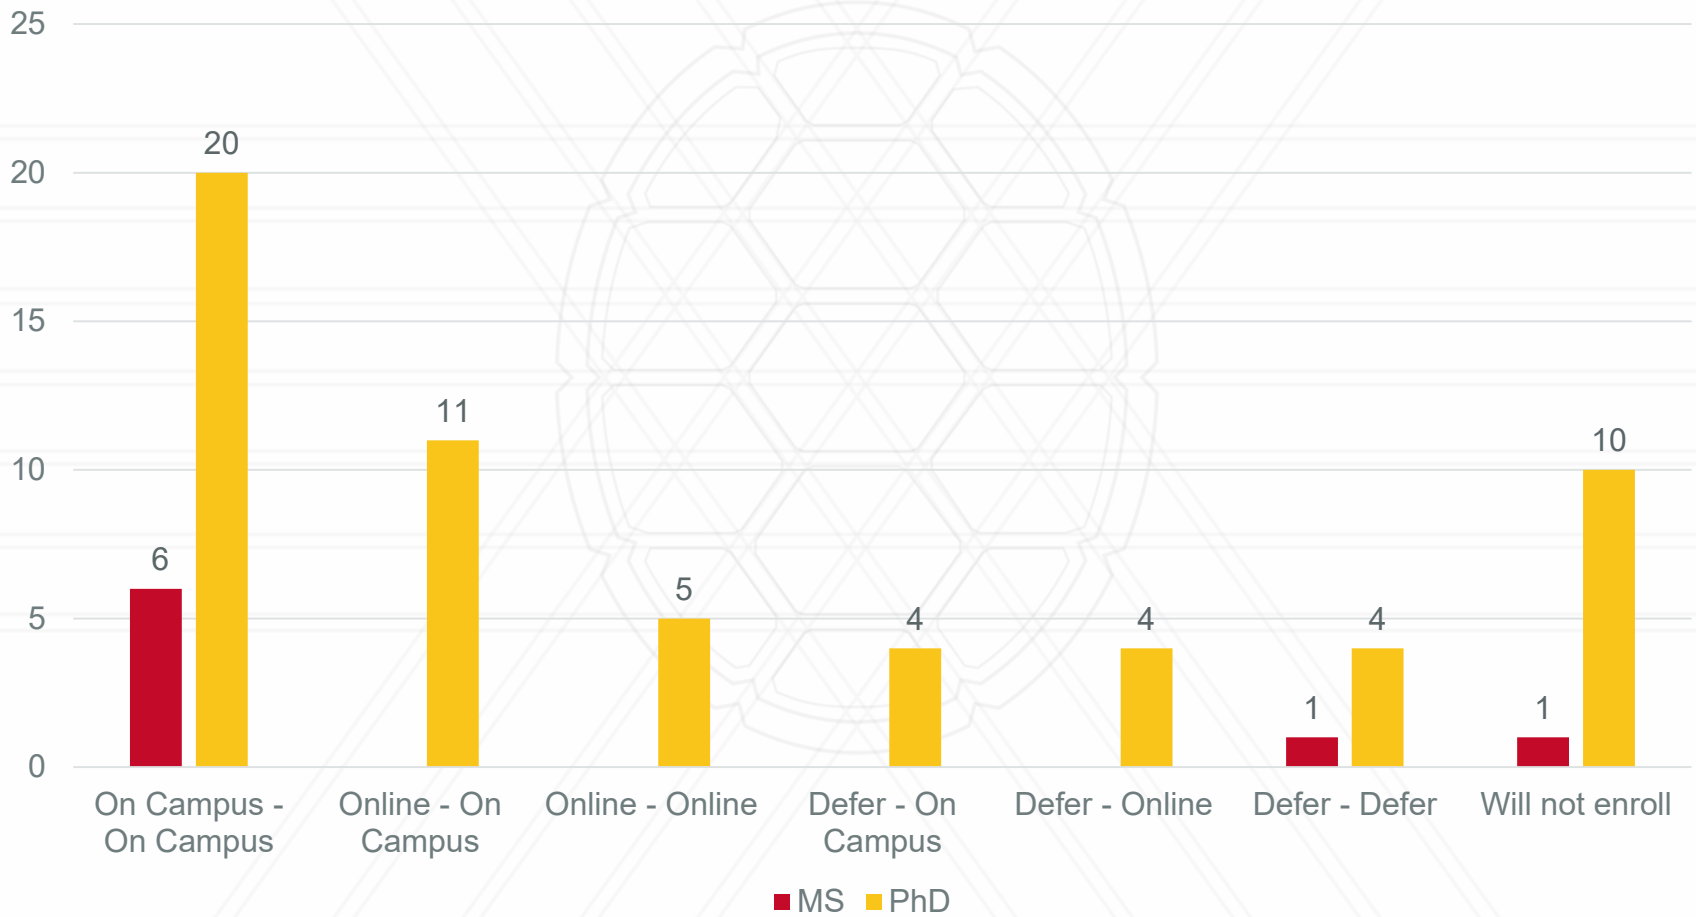

MS and PhD applications

Incoming Graduate Students

*Fall 2021 data still pending.

2020-21 New Student Enrollment Method (Fall – Spring)

Incoming Graduate Students

*Fall 2021 data still pending.

Incoming Graduate Students