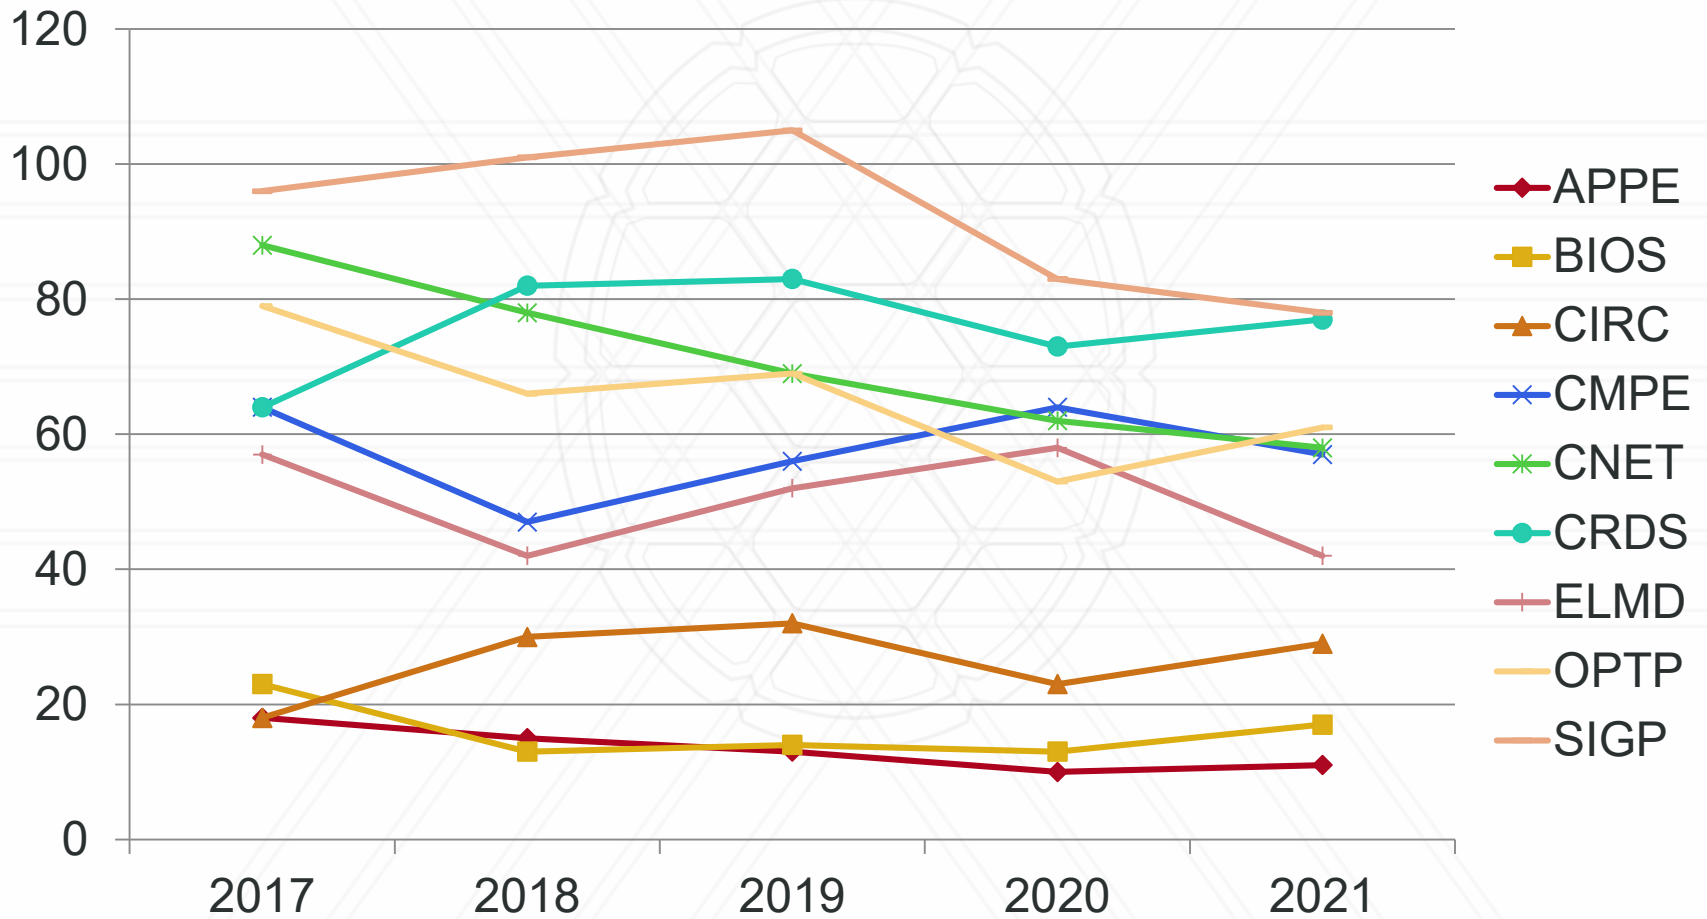

MS and PhD applications

Incoming Graduate Students

*Fall 2021 data still pending.

2020-21 New Student Enrollment Method (Fall – Spring)

Incoming Graduate Students

*Fall 2021 data still pending.

Incoming Graduate Students

*Fall 2021 data still pending.

■ MS ■ PhD

PhD Applications by Area

PhD Applications by Country

Fall 2021 Financial Offers

122 total PhD offers, 42 offers accepted

- Clark Doctoral Fellowship: 3/12 accepted (25%)
- GSR: 7/17 accepted (41%)
- GST: 30/88 accepted, (34%)
- GRA: 2/5 accepted, (40%)