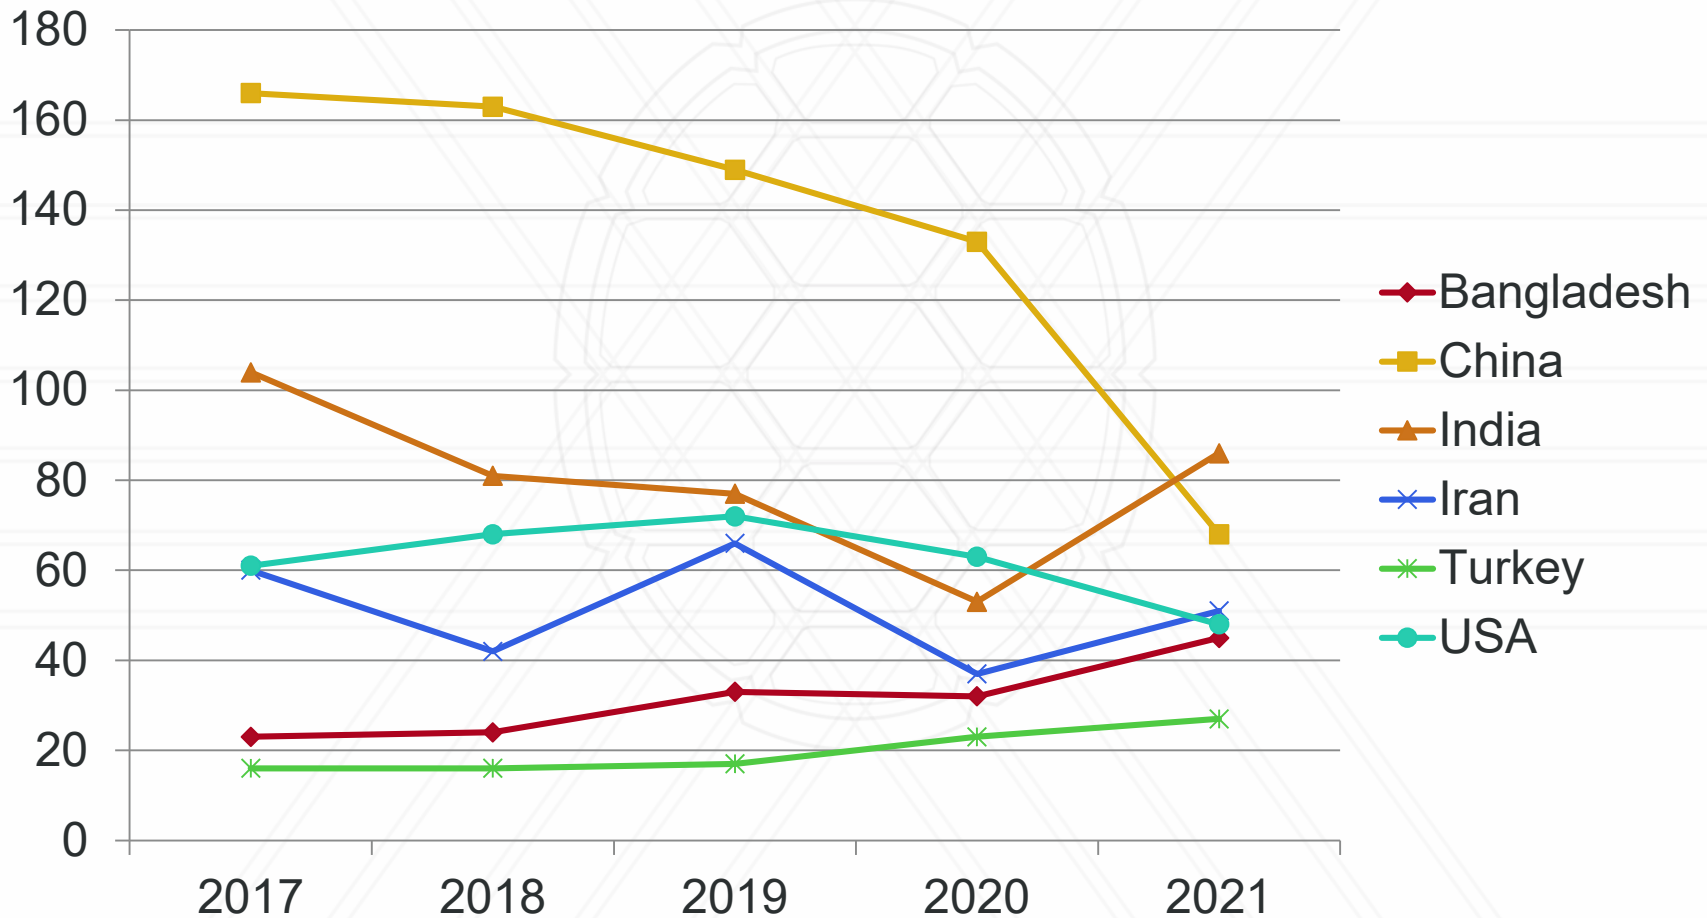

MS and PhD applications

Incoming Graduate Students

*Fall 2021 data still pending.

2020-21 New Student Enrollment Method (Fall – Spring)

Incoming Graduate Students

*Fall 2021 data still pending.

Incoming Graduate Students

*Fall 2021 data still pending.

■ MS ■ PhD

PhD Applications by Area

PhD Applications by Country

Fall 2021 Financial Offers

122 total PhD offers, 42 offers accepted

- Clark Doctoral Fellowship: 3/12 accepted (25%)
- GSR: 7/17 accepted (41%)
- GST: 30/88 accepted, (34%)
- GRA: 2/5 accepted, (40%)