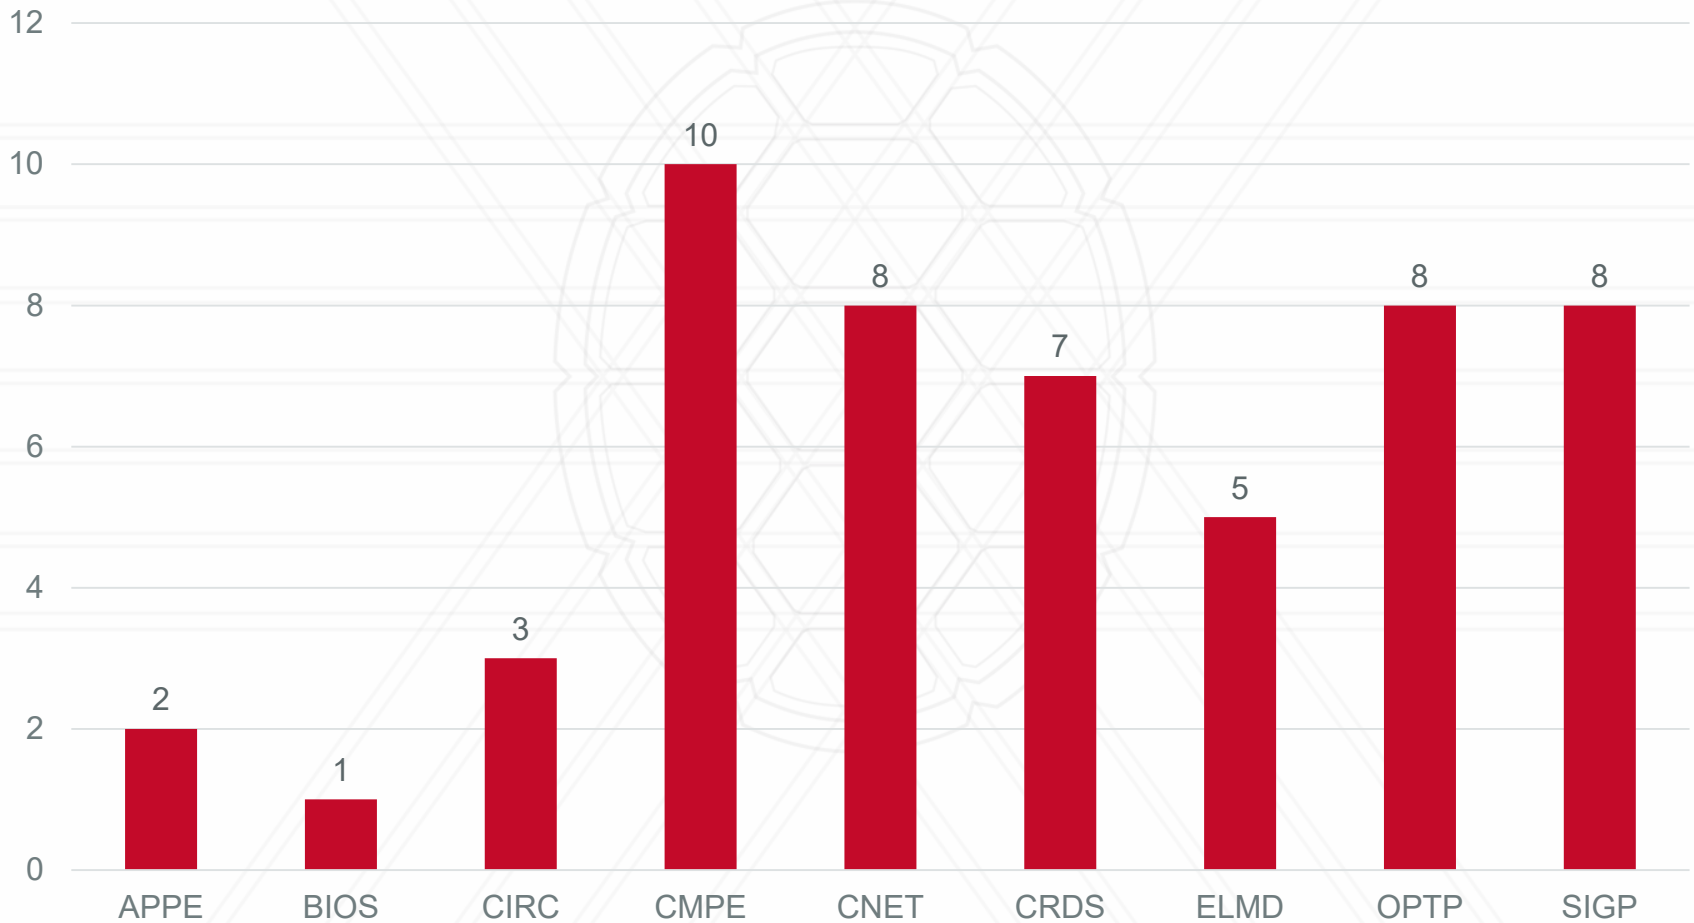

Fall 2021 Yield

Fall 2021 PhD Offers by Area

Fall 2021 New PhD Students (by Country)

Fall 2021 New PhD Students (by Area)

Fall 2021 New M.S. Students

Fall 2020 PhD Application Fee Waiver

ELECTRICAL & COMPUTER ENGINEERING