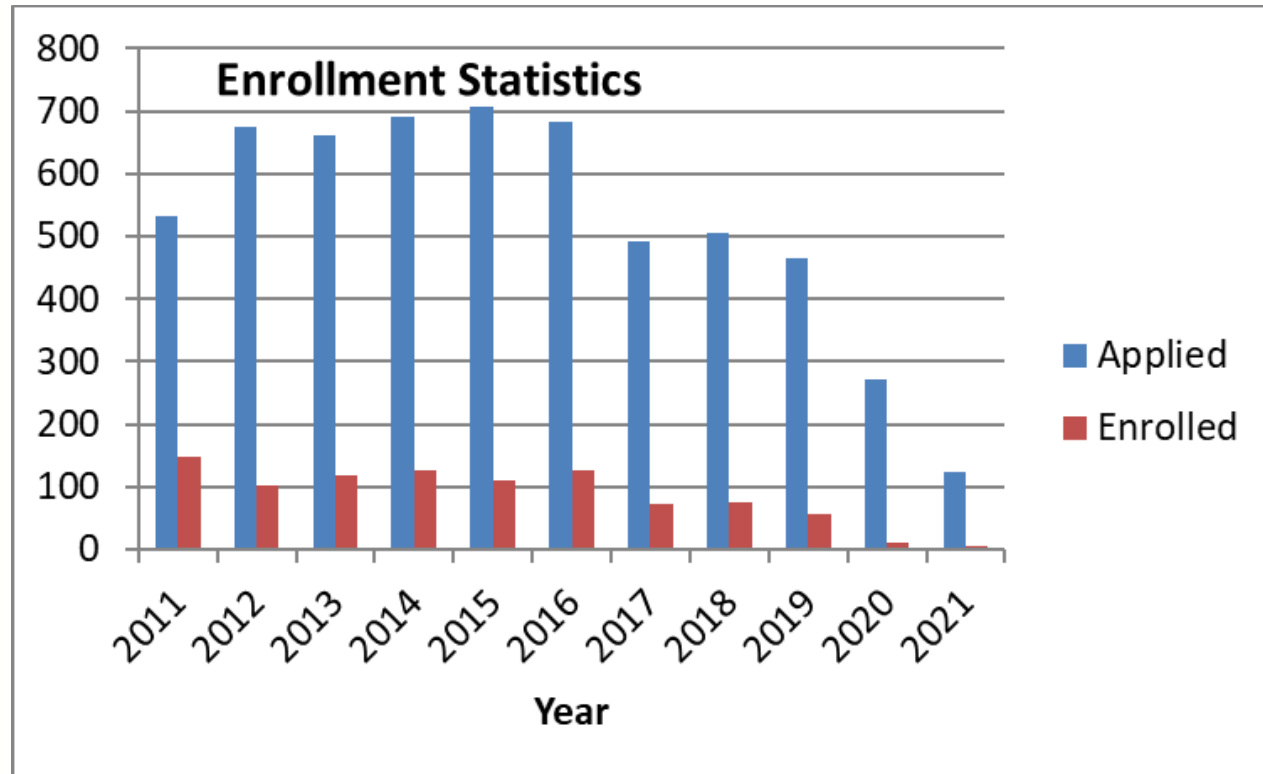

A. JAMES CLARK
SCHOOL OF ENGINEERING

Fall 2021 Ph.D. application
fee is waved. Apply by
December 15!

GRE test scores optional
for fall 2021 admission.

Ranked #14
by US News and World
Report Best Engineering Grad
Schools.

[CLICK HERE TO APPLY NOW | ece.umd.edu](#)

ENTS Program Statistics: Enrollment

Applications for Fall 2021:

Direct applicants: **41**

ECE referrals: **33**

CS Referrals: **45**

Total: **119**

Enrollment in 2020-2021: