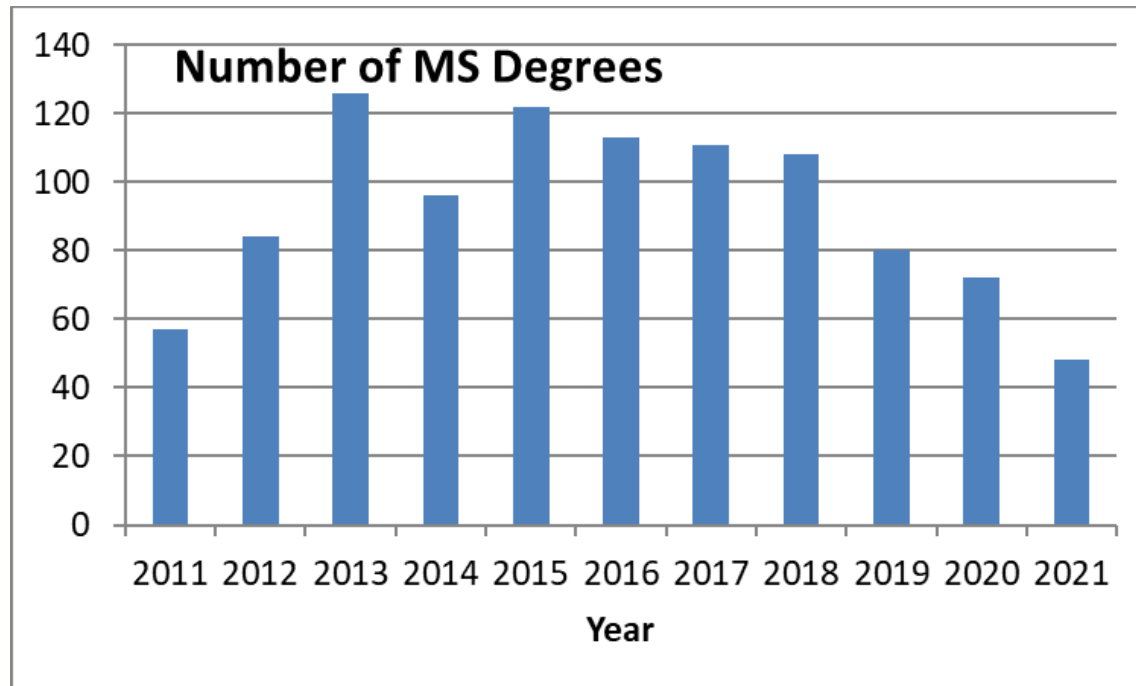

[CLICK HERE TO APPLY NOW | ece.umd.edu](#)

ENTS Program Statistics: Enrollment

Applications for Fall 2021:

Direct applicants: **41**

ECE referrals: **33**

CS Referrals: **45**

Total: **119**

Enrollment in 2020-2021:

Fall 2020: **6**

Spring 2021: **7**

Fall 2021: **Not known**

ENTS Program Statistics: MS Degrees

Recent graduation stats:

Spring 2020:

- 65 MS degrees awarded

Fall 2020: