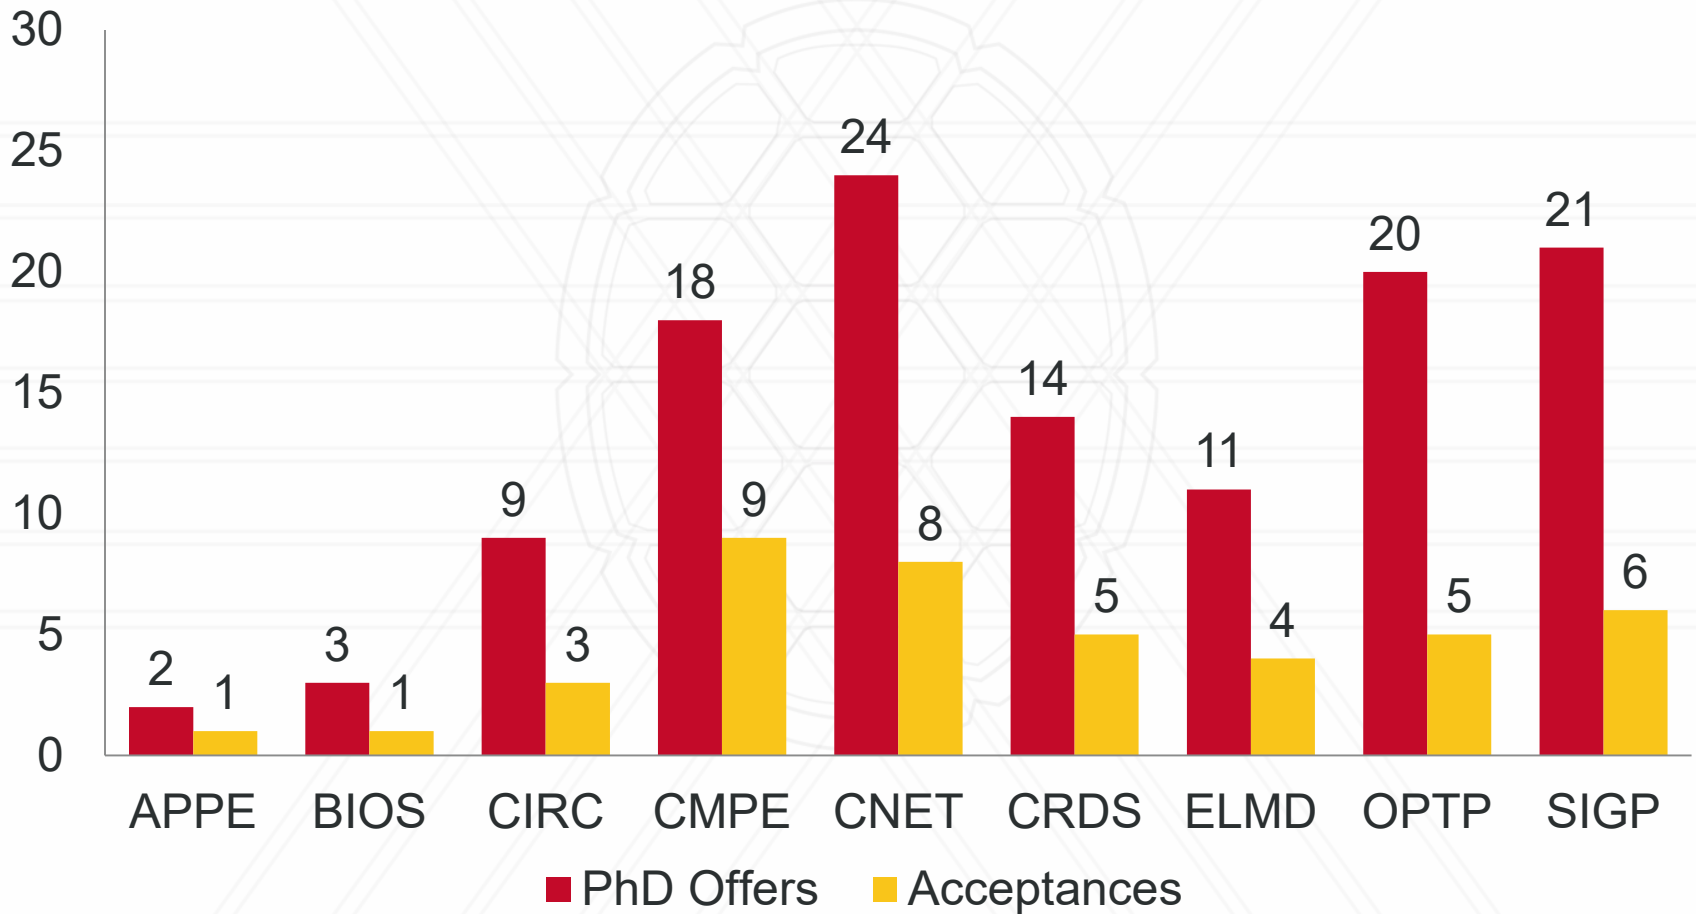

*Fall 2021 data still pending.

■ MS ■ PhD

PhD Applications by Area

PhD Applications by Country

Fall 2021 Financial Offers

122 total PhD offers, 42 offers accepted

- Clark Doctoral Fellowship: 3/12 accepted (25%)
- GSR: 7/17 accepted (41%)
- GST: 30/88 accepted, (34%)
- GRA: 2/5 accepted, (40%)

Fall 2021 Yield

Fall 2021 PhD Offers by Area

Fall 2021 New PhD Students (by Country)

Fall 2021 New PhD Students (by Area)

Fall 2021 New M.S. Students

Fall 2020 PhD Application Fee Waiver

ELECTRICAL & COMPUTER ENGINEERING