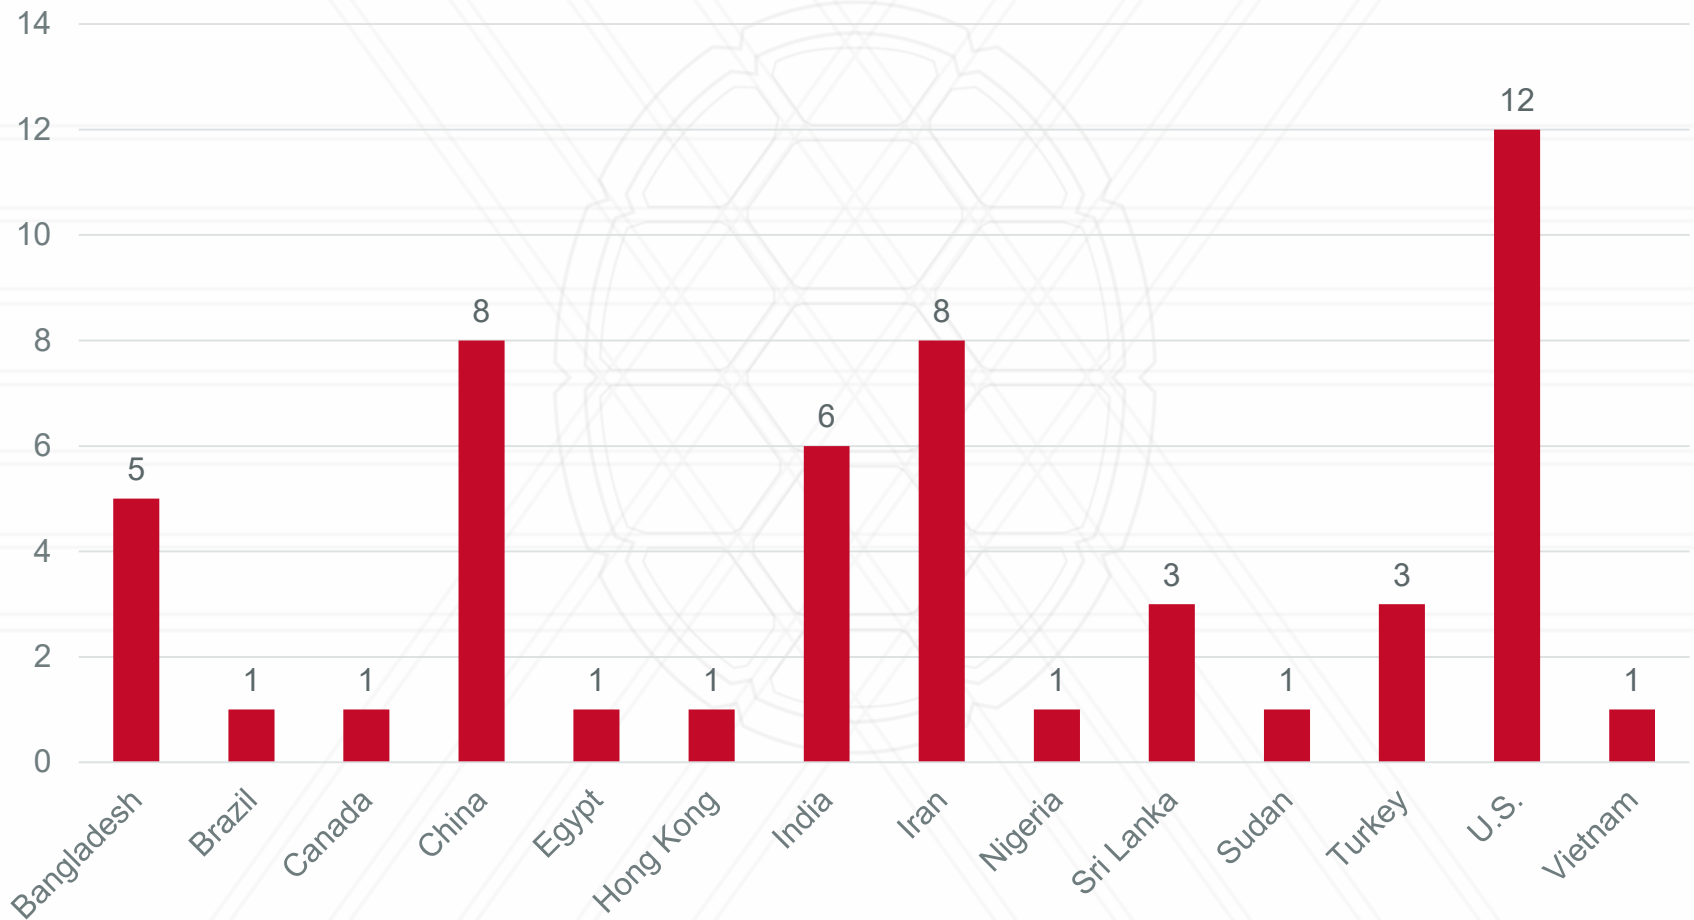

Fall 2021 New PhD Students (by Country)