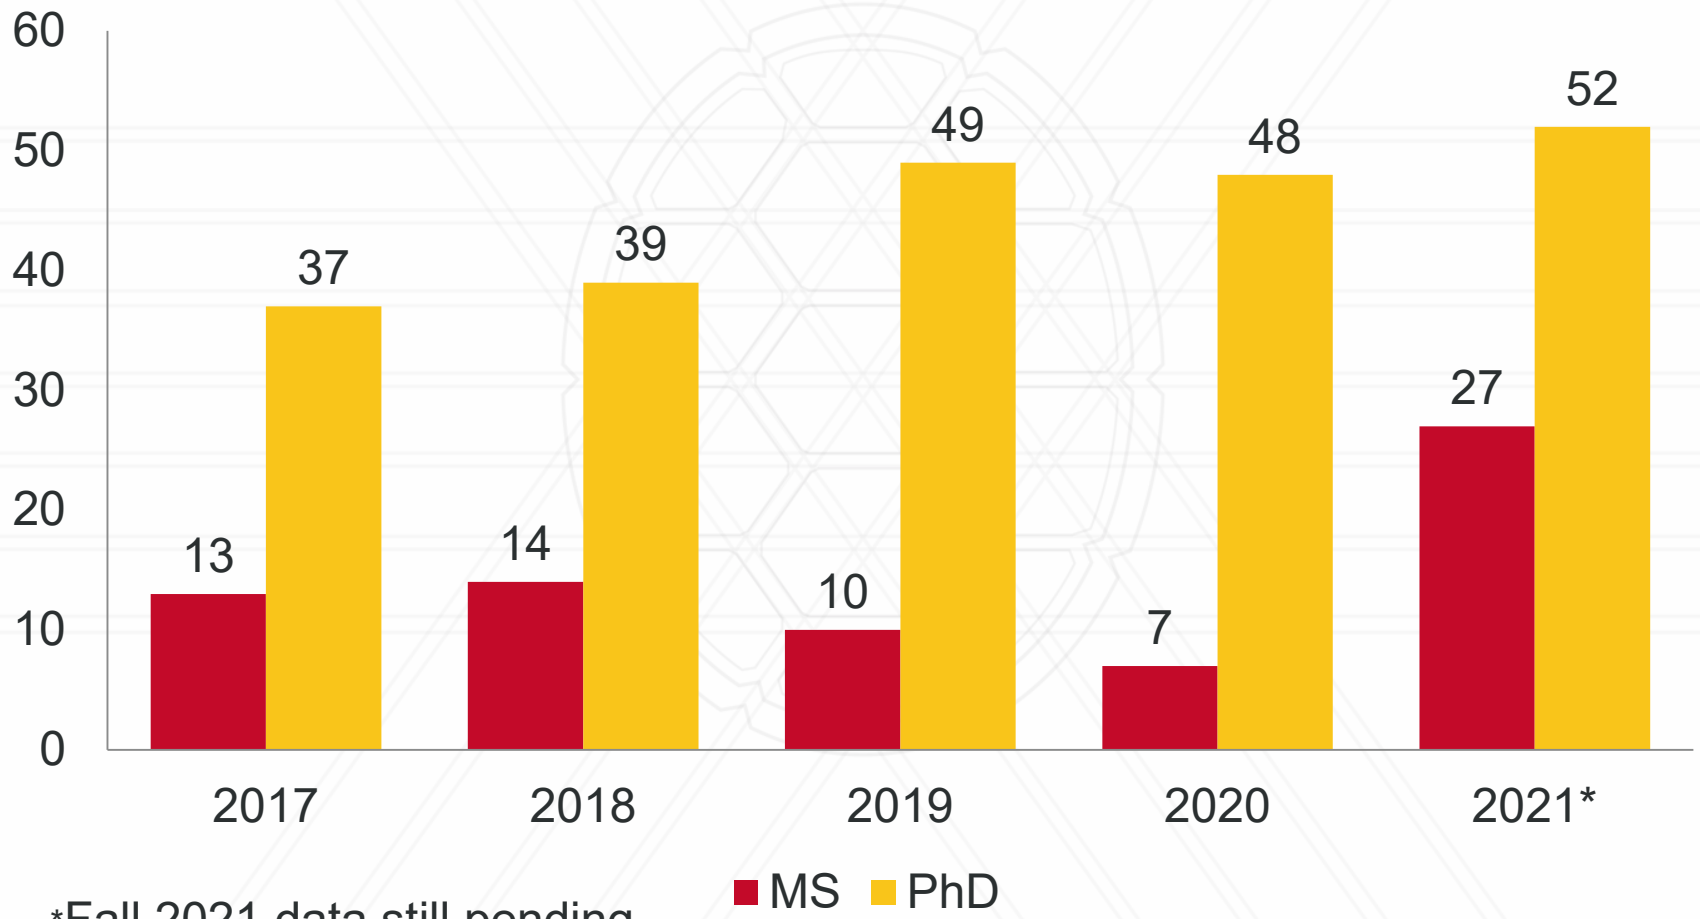

MS and PhD applications

Incoming Graduate Students

*Fall 2021 data still pending.

2020-21 New Student Enrollment Method (Fall – Spring)

Incoming Graduate Students

*Fall 2021 data still pending.

Incoming Graduate Students

*Fall 2021 data still pending.

■ MS ■ PhD

PhD Applications by Area

PhD Applications by Country

Fall 2021 Financial Offers

122 total PhD offers, 42 offers accepted

- Clark Doctoral Fellowship: 3/12 accepted (25%)
- GSR: 7/17 accepted (41%)
- GST: 30/88 accepted, (34%)
- GRA: 2/5 accepted, (40%)