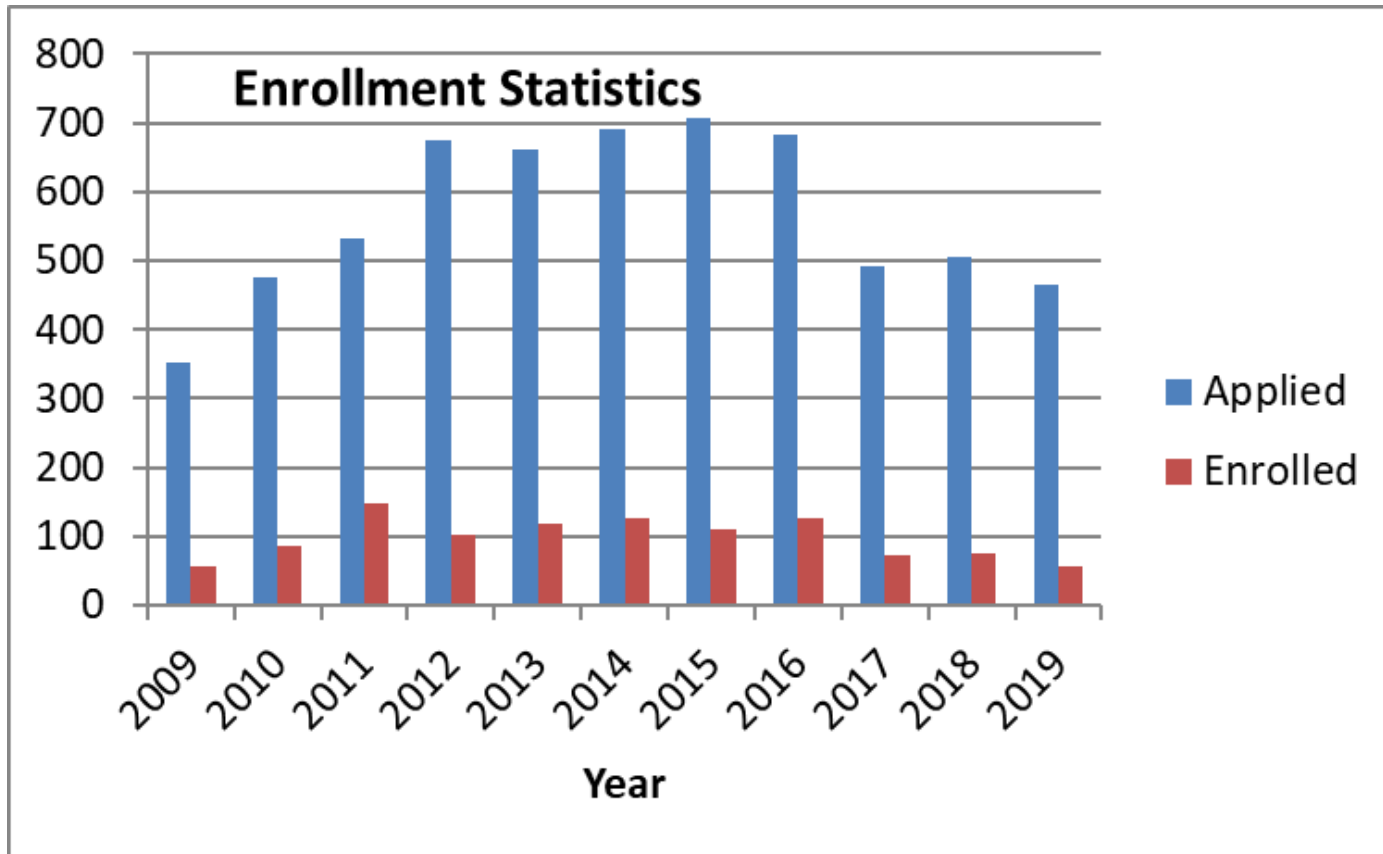

ENTS Enrollment Statistics

Applications for Fall 2019:

Direct applicants: **98**

ECE referrals: **129**

CS Referrals: **211**

Enrollment in 2018-2019:

Fall 2018: **64**

Spring 2019: **5**

Fall 2019: **51**

ENTS MS Degrees Awarded

Recent graduation stats:

Spring 2019: 69 MS degrees awarded
Summer 2019: 0 MS degrees awarded
Fall 2019: 11 MS degrees awarded (Expected)
Total for 2019: 80 MS degrees (Expected)