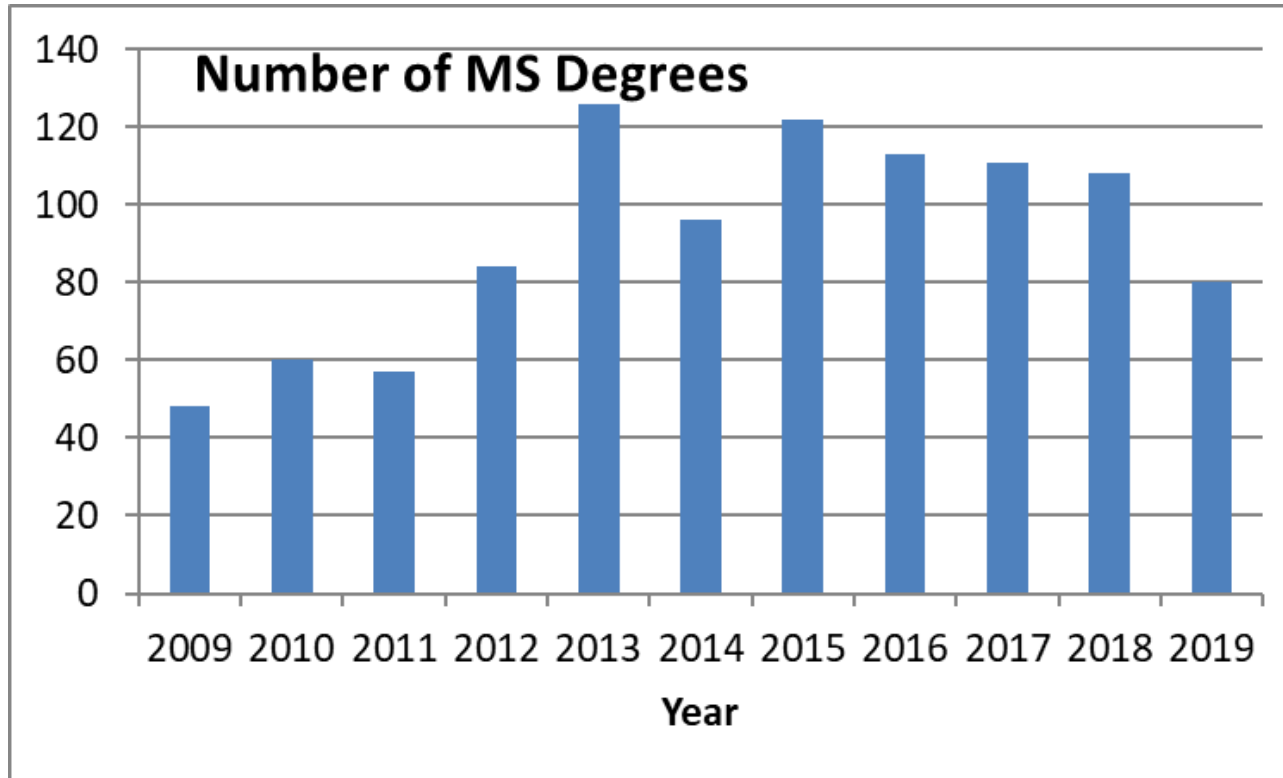

ENTS Enrollment Statistics

Applications for Fall 2019:

Direct applicants: **98**

ECE referrals: **129**

CS Referrals: **211**

Enrollment in 2018-2019:

Fall 2018: **64**

Spring 2019: **5**

Fall 2019: **51**

ENTS MS Degrees Awarded

Recent graduation stats:

Spring 2019: 69 MS degrees awarded
Summer 2019: 0 MS degrees awarded
Fall 2019: 11 MS degrees awarded (Expected)
Total for 2019: 80 MS degrees (Expected)