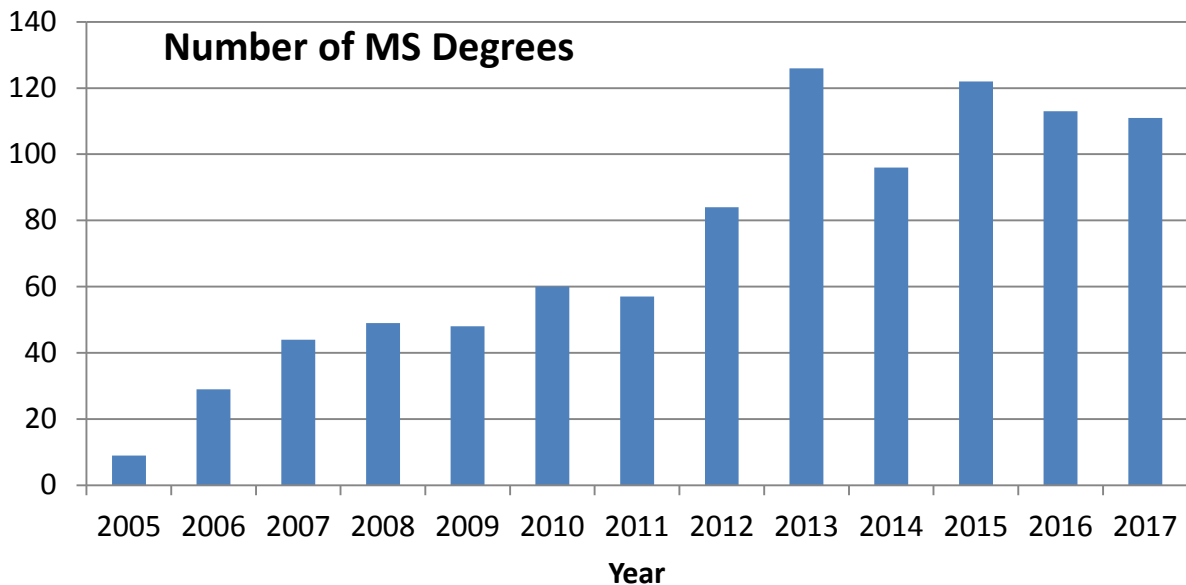

# MS in Telecommunications

**Fall 2017:**  
231 direct applicants.

**Fall 2016:**  
344 direct applicants.

# Degrees Awarded