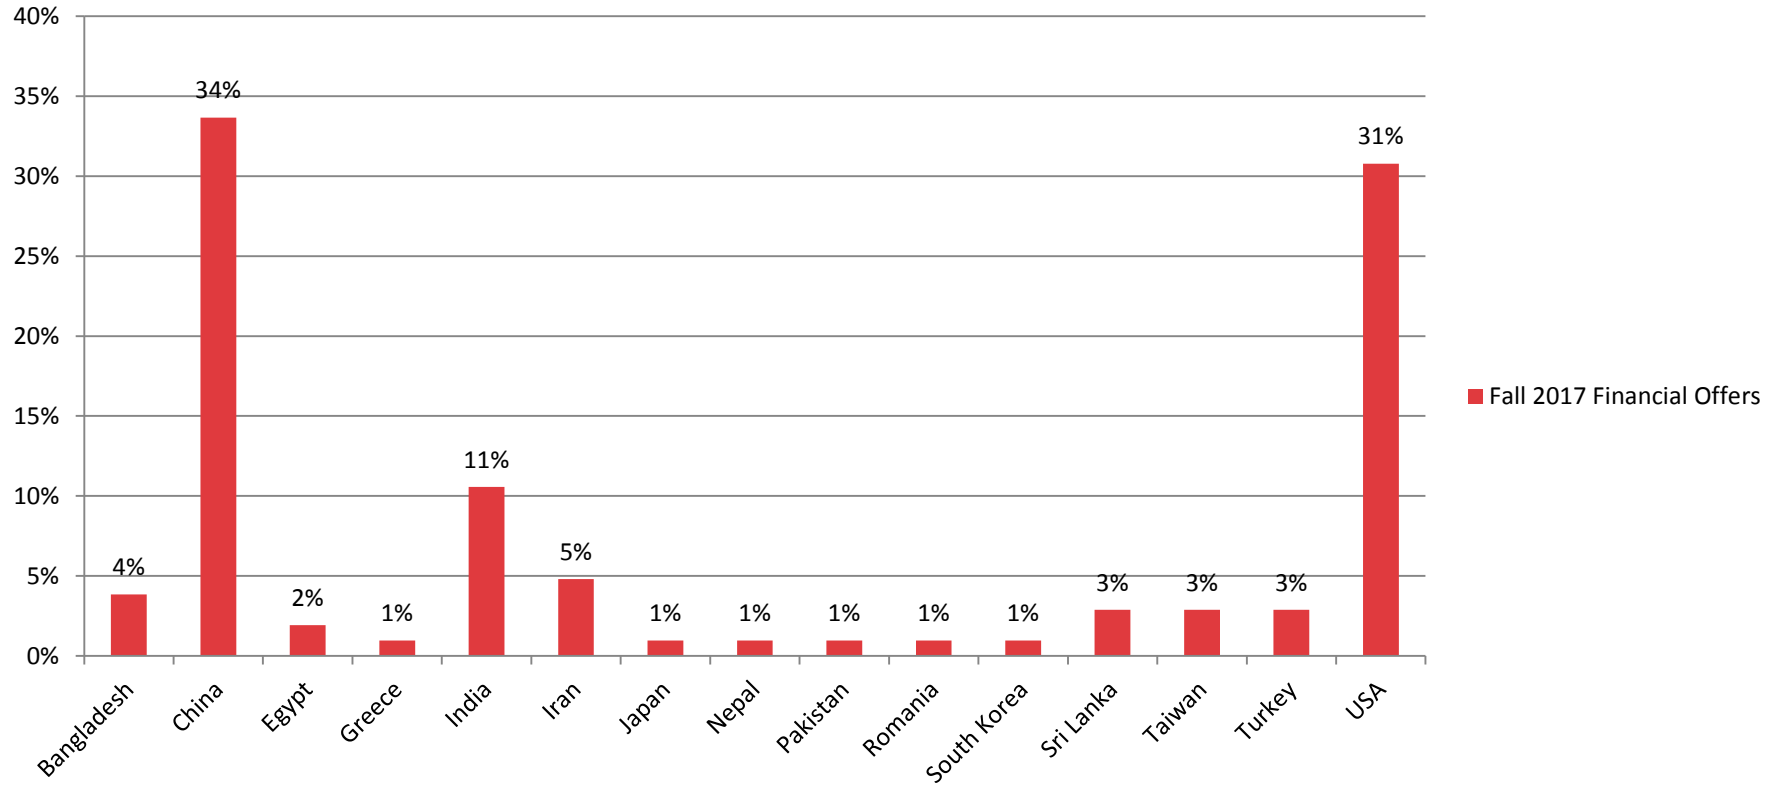

Financial Offers

Total PhD Offers

	1508	1608	1708
Offers Made	112	91	104
Accepted	37	35	34
Yield	33%	38%	33%

Offers with Matching GRA Support

	1508	1608	1708
Offers Made	37	30	30
Accepted	16	13	9
Yield	43%	43%	30%

Fall 2017 Financial Offers